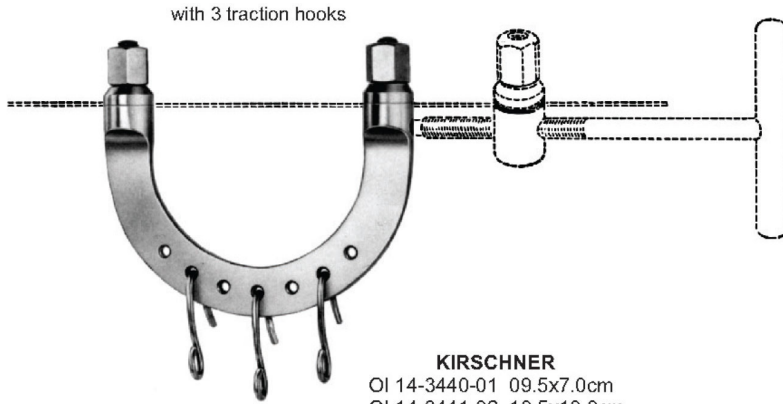

KIRSCHNER
 lancet point
 flat end

mm ø	100 mm
1.0	OI 14-3439-10
1.2	OI 14-3439-12
1.5	OI 14-3439-15
1.6	OI 14-3439-16
1.8	OI 14-3439-18
2.0	OI 14-3439-20
2.2	OI 14-3439-22
2.5	OI 14-3439-25

with 3 traction hooks