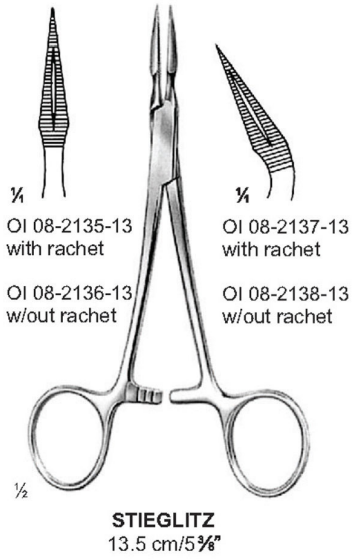

FEILCHENFELD

OI 08-2130-08
8.5 cm/3 3/8"
Littauer

HUNTER
10.5 cm/4 1/8"

OI 08-2132-10
Curved

WALTER-CARMALT
10.5 cm/4 1/8"

OI 08-2133-10
Straight

OI 08-2134-10
Curved

OI 08-2143-11
No. 3
11.5 cm/4 1/2"

OI 08-2144-11
No. 4
11 cm/4 1/2"

OI 08-2145-11
No. 5
11 cm/4 1/2"

OI 08-2146-11
No. 7
11.5 cm/4 1/2"

OI 08-2147-10
10.5 cm/4 1/8"

OI 08-2148-10
10.5 cm/4 1/8"

OI 08-2149-11
11.5 cm/4 1/2"

OI 08-2150-11
11.5 cm/4 1/2"

FORCEPS

Bulldog Clamps ● EN
 Bulldogklemmen ● DE
 Clamps bulldog ● ES

DIEFFENBACH

DIEFFENBACH

Length	45 mm	50 mm	60 mm	40 mm	45 mm	50 mm
Jaw Length	8 mm	12 mm	20 mm	8 mm	12 mm	20 mm
Closing Pressure	50 gr	50 gr	50 gr	50 gr	50 gr	50 gr
Weight	3 gr	3 gr	3 gr	3 gr	3 gr	3 gr