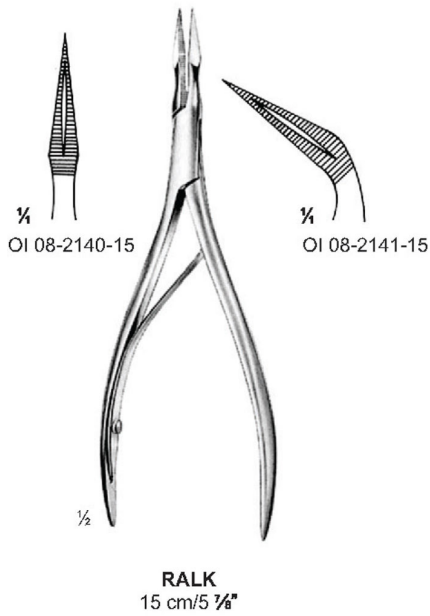

2 x 3

OI 08-2117-15
 15 cm/5 7/8"

JEAN

1 x 2

OI 08-2118-14 14 cm/5 1/2"
 OI 08-2118-18 18 cm/7 1/8"

GRAEFE-IRIS
10.5 cm/4 1/8"

	Smooth	Serrated		
8 cm/3 1/4"	OI 08-2125-08	OI 08-2126-08	OI 08-2127-08	OI 08-2128-08
9 cm/3 1/2"	OI 08-2125-09	OI 08-2126-09	OI 08-2127-09	OI 08-2128-09
10.5 cm/4 1/8"	OI 08-2125-10	OI 08-2126-10	OI 08-2127-10	OI 08-2128-10
11.5 cm/4 1/2"	OI 08-2125-11	OI 08-2126-11	OI 08-2127-11	OI 08-2128-11
12.5 cm/4 7/8"	OI 08-2125-12	OI 08-2126-12	OI 08-2127-12	OI 08-2128-12

FEILCHENFELD

OI 08-2130-08
8.5 cm/3 3/8"
Littauer

HUNTER
10.5 cm/4 1/8"

OI 08-2132-10
Curved

WALTER-CARMALT
10.5 cm/4 1/8"

OI 08-2133-10
Straight

OI 08-2134-10
Curved

OI 08-2143-11
No. 3
11.5 cm/4 1/2"

OI 08-2144-11
No. 4
11 cm/4 1/2"

OI 08-2145-11
No. 5
11 cm/4 1/2"

OI 08-2146-11
No. 7
11.5 cm/4 1/2"

OI 08-2147-10
10.5 cm/4 1/8"

OI 08-2148-10
10.5 cm/4 1/8"

OI 08-2149-11
11.5 cm/4 1/2"

OI 08-2150-11
11.5 cm/4 1/2"

FORCEPS

Bulldog Clamps ● EN
 Bulldogklemmen ● DE
 Clamps bulldog ● ES

DIEFFENBACH

DIEFFENBACH

Length	45 mm	50 mm	60 mm	40 mm	45 mm	50 mm
Jaw Length	8 mm	12 mm	20 mm	8 mm	12 mm	20 mm
Closing Pressure	50 gr	50 gr	50 gr	50 gr	50 gr	50 gr
Weight	3 gr	3 gr	3 gr	3 gr	3 gr	3 gr