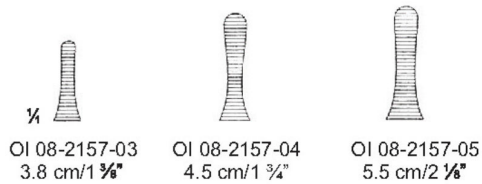

FEILCHENFELD

OI 08-2130-08
8.5 cm/3 3/8"
Littauer

HUNTER
10.5 cm/4 1/8"

OI 08-2132-10
Curved

WALTER-CARMALT
10.5 cm/4 1/8"

OI 08-2133-10
Straight

OI 08-2134-10
Curved

OI 08-2143-11
No. 3
11.5 cm/4 1/2"

OI 08-2144-11
No. 4
11 cm/4 1/2"

OI 08-2145-11
No. 5
11 cm/4 1/2"

OI 08-2146-11
No. 7
11.5 cm/4 1/2"

OI 08-2147-10
10.5 cm/4 1/8"

OI 08-2148-10
10.5 cm/4 1/8"

OI 08-2149-11
11.5 cm/4 1/2"

OI 08-2150-11
11.5 cm/4 1/2"

FORCEPS

Bulldog Clamps ● EN
 Bulldogklemmen ● DE
 Clamps bulldog ● ES

DIEFFENBACH

DIEFFENBACH

Length	45 mm	50 mm	60 mm	40 mm	45 mm	50 mm
Jaw Length	8 mm	12 mm	20 mm	8 mm	12 mm	20 mm
Closing Pressure	50 gr	50 gr	50 gr	50 gr	50 gr	50 gr
Weight	3 gr	3 gr	3 gr	3 gr	3 gr	3 gr