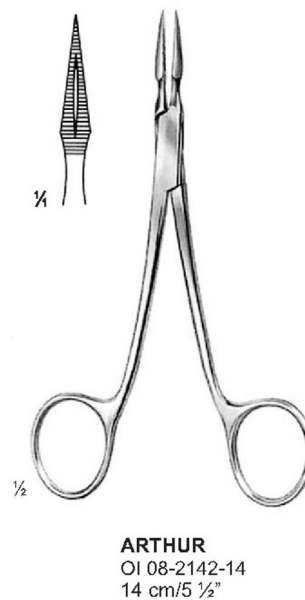

FEILCHENFELD

OI 08-2130-08
8.5 cm/3 3/8"
Littauer

HUNTER
10.5 cm/4 1/8"

OI 08-2132-10
Curved

WALTER-CARMALT
10.5 cm/4 1/8"

OI 08-2133-10
Straight

OI 08-2134-10
Curved

OI 08-2143-11
No. 3
11.5 cm/4 1/2"

OI 08-2144-11
No. 4
11 cm/4 1/2"

OI 08-2145-11
No. 5
11 cm/4 1/2"

OI 08-2146-11
No. 7
11.5 cm/4 1/2"

OI 08-2147-10
10.5 cm/4 1/8"

OI 08-2148-10
10.5 cm/4 1/8"

OI 08-2149-11
11.5 cm/4 1/2"

OI 08-2150-11
11.5 cm/4 1/2"

FORCEPS

Bulldog Clamps ● EN
 Bulldogklemmen ● DE
 Clamps bulldog ● ES

DIEFFENBACH

DIEFFENBACH

Length	45 mm	50 mm	60 mm	40 mm	45 mm	50 mm
Jaw Length	8 mm	12 mm	20 mm	8 mm	12 mm	20 mm
Closing Pressure	50 gr	50 gr	50 gr	50 gr	50 gr	50 gr
Weight	3 gr	3 gr	3 gr	3 gr	3 gr	3 gr