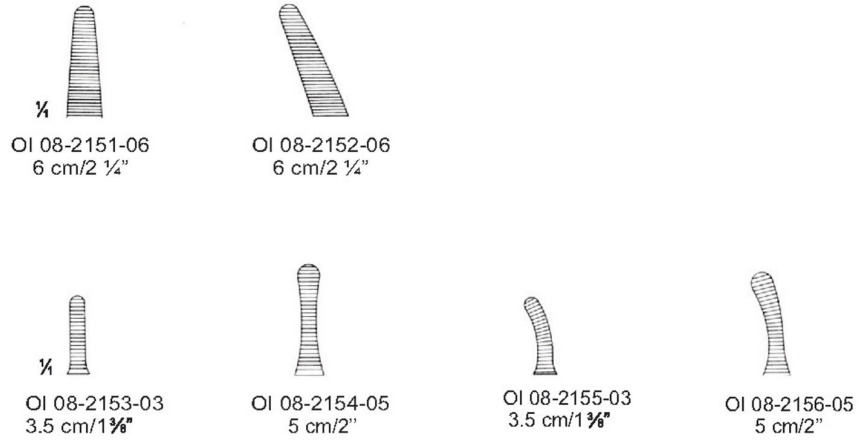

FEILCHENFELD

OI 08-2130-08
8.5 cm/3 3/8"
Littauer

HUNTER
10.5 cm/4 1/8"

OI 08-2132-10
Curved

WALTER-CARMALT
10.5 cm/4 1/8"

OI 08-2133-10
Straight

OI 08-2134-10
Curved

OI 08-2143-11
No. 3
11.5 cm/4 1/2"

OI 08-2144-11
No. 4
11 cm/4 1/2"

OI 08-2145-11
No. 5
11 cm/4 1/2"

OI 08-2146-11
No. 7
11.5 cm/4 1/2"

OI 08-2147-10
10.5 cm/4 1/8"

OI 08-2148-10
10.5 cm/4 1/8"

OI 08-2149-11
11.5 cm/4 1/2"

OI 08-2150-11
11.5 cm/4 1/2"

FORCEPS

Bulldog Clamps ● EN
 Bulldogklemmen ● DE
 Clamps bulldog ● ES

DIEFFENBACH

DIEFFENBACH

Length	45 mm	50 mm	60 mm	40 mm	45 mm	50 mm
Jaw Length	8 mm	12 mm	20 mm	8 mm	12 mm	20 mm
Closing Pressure	50 gr	50 gr	50 gr	50 gr	50 gr	50 gr
Weight	3 gr	3 gr	3 gr	3 gr	3 gr	3 gr