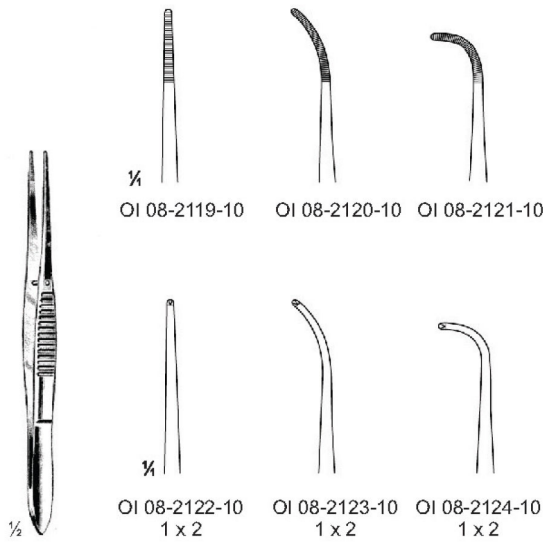

2 x 3

OI 08-2117-15
 15 cm/5 7/8"

JEAN

1 x 2

OI 08-2118-14 14 cm/5 1/2"
 OI 08-2118-18 18 cm/7 1/8"

GRAEFE-IRIS
10.5 cm/4 1/8"

	Smooth	Serrated		
8 cm/3 1/4"	OI 08-2125-08	OI 08-2126-08	OI 08-2127-08	OI 08-2128-08
9 cm/3 1/2"	OI 08-2125-09	OI 08-2126-09	OI 08-2127-09	OI 08-2128-09
10.5 cm/4 1/8"	OI 08-2125-10	OI 08-2126-10	OI 08-2127-10	OI 08-2128-10
11.5 cm/4 1/2"	OI 08-2125-11	OI 08-2126-11	OI 08-2127-11	OI 08-2128-11
12.5 cm/4 7/8"	OI 08-2125-12	OI 08-2126-12	OI 08-2127-12	OI 08-2128-12

FEILCHENFELD

OI 08-2130-08
8.5 cm/3 3/8"
Littauer

HUNTER
10.5 cm/4 1/8"

OI 08-2132-10
Curved

WALTER-CARMALT
10.5 cm/4 1/8"

OI 08-2133-10
Straight

OI 08-2134-10
Curved

OI 08-2143-11
No. 3
11.5 cm/4 1/2"