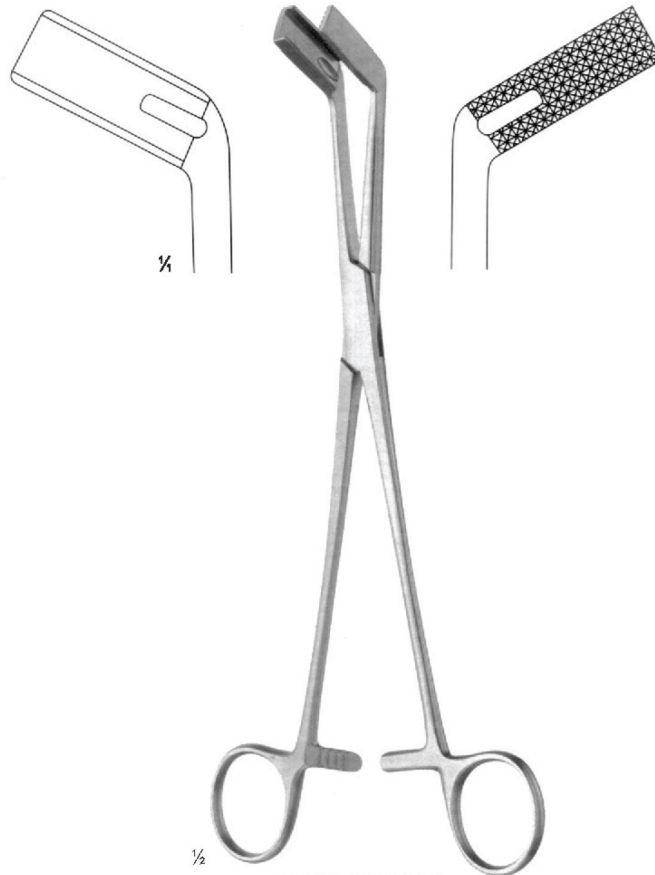

OI 08-2176-08
 7.5 cm/3"

OI 08-2176-09
 9 cm/3 1/2"

OI 08-2176-11
 11 cm/4 3/8"

GLOVER

OI 08-2177-06
 6.5 cm/2 1/2"

OI 08-2177-07
 7 cm/2 3/4"

OI 08-2177-08
 8.5 cm/3 3/8"

OI 08-2177-10
 10.5 cm/4 1/8"

- EN —●— Bulldog Clamps
- DE —●— Bulldogklemmen
- ES —●— Clamps bulldog

JOHNS-HOPKINS
OI 08-2178-24
24.5 cm/9 5/8"

Applying forceps for Johns-Hopkins
and DeBakey Bulldog clamps

ATRAUMA

- ¼
- OI 08-2179-16 16 cm/6 ¼"
 - OI 08-2179-20 20 cm/7 ¾"
 - OI 08-2179-24 24.5 cm/9 ½"
 - OI 08-2179-30 30 cm/11 ¾"