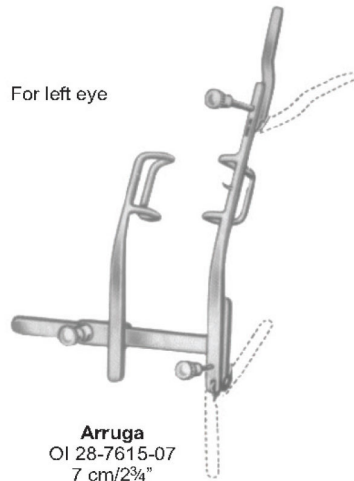

Barraquer
OI 28-7610-04
4 cm/1½"

Bowman
OI 28-7611-07
7 cm/2¾"

Goldstein
OI 28-7613-03
3 cm/1¼"

Pley
OI 28-7614-06
6 cm/2¼"

For left eye

Arruga
OI 28-7615-07
7 cm/2¾"

For right eye

Arruga
OI 28-7616-07
7 cm/2¾"

Mellinger-Axenfeld
 OI 28-7617-07
 7 cm/2 3/4"

Mellinger-Axenfeld
 OI 28-7618-07
 7 cm/2 3/4"

Mellinger
 Children OI 28-7619-05 5 cm/2 3/4"
 Adults OI 28-7620-07 7 cm/2 3/4"

Mellinger Beard
 Children OI 28-7621-05 5 cm/2"
 Adults OI 28-7622-07 7 cm/2 3/4"