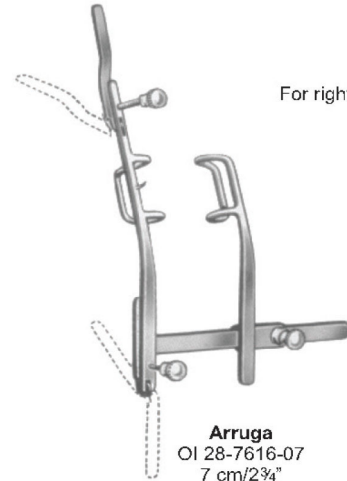

Barraquer
OI 28-7610-04
4 cm/1½"

Bowman
OI 28-7611-07
7 cm/2¾"

Goldstein
OI 28-7613-03
3 cm/1¼"

Pley
OI 28-7614-06
6 cm/2¼"

For left eye

Arruga
OI 28-7615-07
7 cm/2¾"

For right eye

Arruga
OI 28-7616-07
7 cm/2¾"

Mellinger-Axenfeld
 OI 28-7617-07
 7 cm/2 3/4"

Mellinger-Axenfeld
 OI 28-7618-07
 7 cm/2 3/4"

Mellinger
 Children OI 28-7619-05 5 cm/2 3/4"
 Adults OI 28-7620-07 7 cm/2 3/4"

Mellinger Beard
 Children OI 28-7621-05 5 cm/2"
 Adults OI 28-7622-07 7 cm/2 3/4"