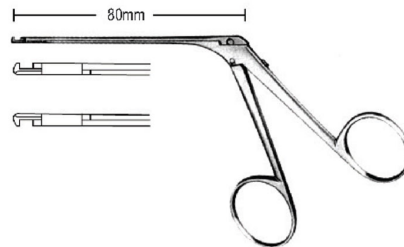

**Hartmann**  
 crocodile, 7 mm serrated jaws  
 OI 21-6382-02

**Hartmann**  
 micro crocodile, 3 mm serrated jaws  
 OI 21-6383-02

**Hough**  
 medium micro crocodile  
 5 mm serrated jaws  
 OI 21-6384-01 Straight  
 OI 21-6384-02 Angled

**McGEE**  
 OI 21-6385-01 0.8 X 3.5mm  
 OI 21-6385-02 0.8 X 6.0mm

**JUERS**  
 OI 21-6386-01 right  
 OI 21-6386-02 left

**GREVEN**  
 OI 21-6387-01

**SCHUKNECHT**  
 OI 21-6388-01

**FULLER**  
OI 21-6389-01

**HOUSE-DIETER**  
OI 21-6390-01 left cutting  
OI 21-6390-02 right cutting

**HOUSE-DIETER**  
OI 21-6391-01 down cutting  
OI 21-6391-02 up cutting

No. 1	No. 2	No. 3	No. 4	No. 5	No. 6	No. 7	No. 8	No. 9
slightly curved	medium curved	full curve	double curve	90°	90°	retrograde	45°	Straight
OI 21-6392-01	OI 21-6392-02	OI 21-6392-03	OI 21-6392-04	0.5 mm	1 mm	OI 21-6392-07	0.5 mm	OI 21-6392-09
				OI 21-6392-05	OI 21-6392-06		OI 21-6392-08	