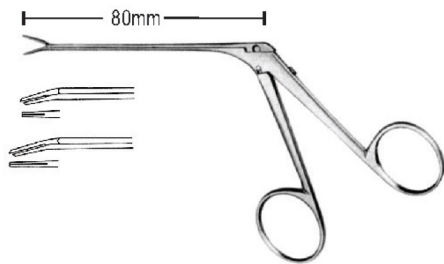

OI 21-6379-04  
4.0 x 1.5mm  
left

**Henkel**  
 crocodile, scoop blades  
 OI 21-6380-02

**Cawthorne**  
 micro crocodile scissor, 5 mm blade  
 OI 21-6381-01 Straight  
 OI 21-6381-02 Curved  
 OI 21-6381-03 Angled

**Hartmann**  
 crocodile, 7 mm serrated jaws  
 OI 21-6382-02

**Hartmann**  
 micro crocodile, 3 mm serrated jaws  
 OI 21-6383-02

**Hough**  
 medium micro crocodile  
 5 mm serrated jaws  
 OI 21-6384-01 Straight  
 OI 21-6384-02 Angled