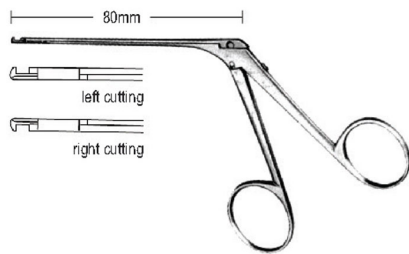

**Hartmann**  
 crocodile, 7 mm serrated jaws  
 OI 21-6382-02

**Hartmann**  
 micro crocodile, 3 mm serrated jaws  
 OI 21-6383-02

**Hough**  
 medium micro crocodile  
 5 mm serrated jaws  
 OI 21-6384-01 Straight  
 OI 21-6384-02 Angled

**McGEE**  
 OI 21-6385-01 0.8 X 3.5mm  
 OI 21-6385-02 0.8 X 6.0mm

**JUERS**  
 OI 21-6386-01 right  
 OI 21-6386-02 left

**GREVEN**  
 OI 21-6387-01

**SCHUKNECHT**  
 OI 21-6388-01

**FULLER**  
OI 21-6389-01

**HOUSE-DIETER**  
OI 21-6390-01 left cutting  
OI 21-6390-02 right cutting

**HOUSE-DIETER**  
OI 21-6391-01 down cutting  
OI 21-6391-02 up cutting

No. 1	No. 2	No. 3	No. 4	No. 5	No. 6	No. 7	No. 8	No. 9
slightly curved	medium curved	full curve	double curve	90°	90°	retrograde	45°	Straight
OI 21-6392-01	OI 21-6392-02	OI 21-6392-03	OI 21-6392-04	0.5 mm	1 mm	OI 21-6392-07	0.5 mm	OI 21-6392-09
				OI 21-6392-05	OI 21-6392-06		OI 21-6392-08	