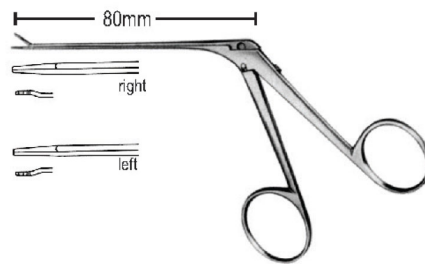

JUERS
OI 21-6386-01 right
OI 21-6386-02 left