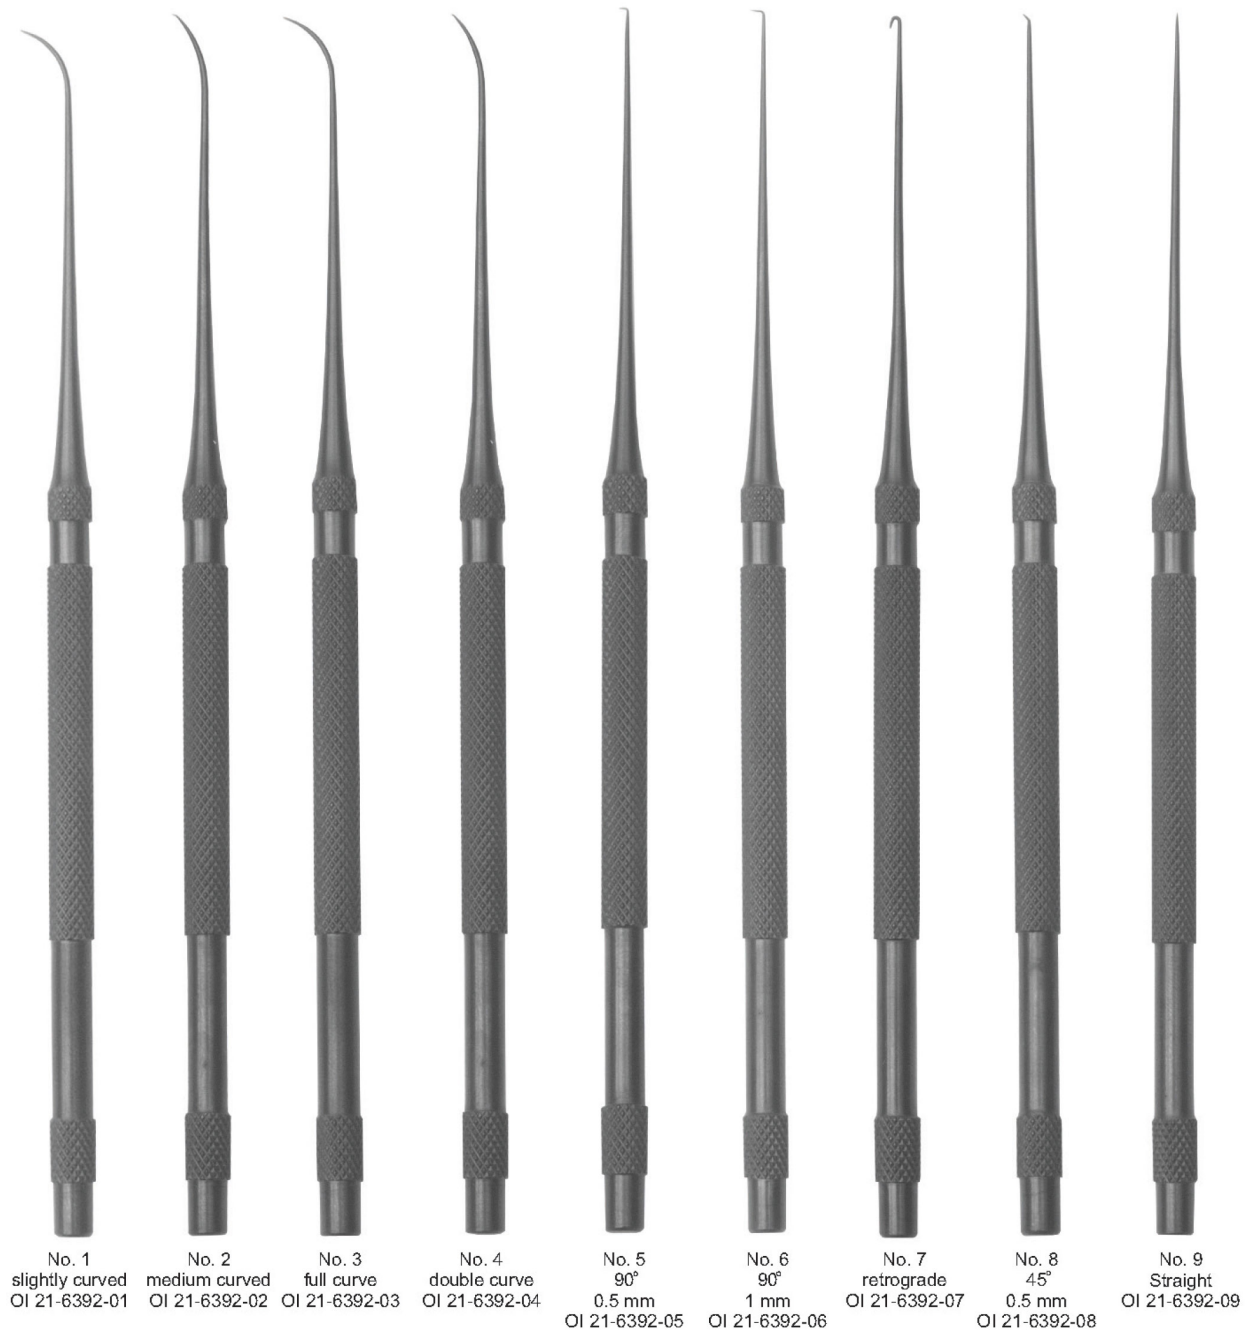

No. 1	No. 2	No. 3	No. 4	No. 5	No. 6	No. 7	No. 8	No. 9
slightly curved	medium curved	full curve	double curve	90°	90°	retrograde	45°	Straight
OI 21-6392-01	OI 21-6392-02	OI 21-6392-03	OI 21-6392-04	0.5 mm	1 mm	OI 21-6392-07	0.5 mm	OI 21-6392-09
				OI 21-6392-05	OI 21-6392-06		OI 21-6392-08	

Cawthorne Stape Hook (Black Finish)
16.5cm / 6 1/2"
OI 21-6392-10 (set of 9)