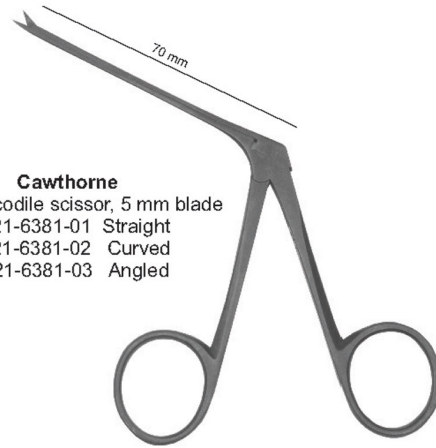

OI 21-6378-02  
4.0 x 0.8mm  
curved up

OI 21-6378-03  
4.0 x 0.8mm  
right

OI 21-6378-04  
4.0 x 0.8mm  
left

**BELLUCCI**

OI 21-6379-01  
4.0 x 1.5mm  
straight

OI 21-6379-02  
4.0 x 1.5mm  
curved up

OI 21-6379-03  
4.0 x 1.5mm  
right

OI 21-6379-04  
4.0 x 1.5mm  
left

**Henkel**  
 crocodile, scoop blades  
 OI 21-6380-02

**Cawthorne**  
 micro crocodile scissor, 5 mm blade  
 OI 21-6381-01 Straight  
 OI 21-6381-02 Curved  
 OI 21-6381-03 Angled