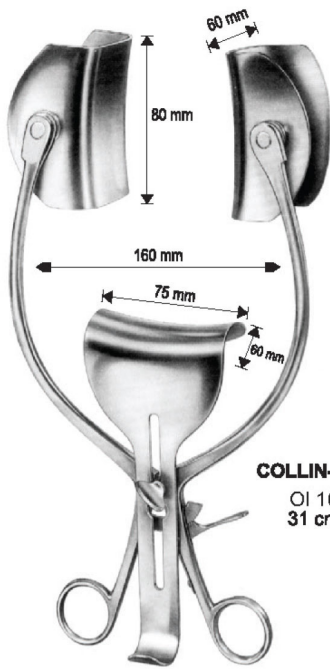

OL16-4665-18  
18 cm/7 1/8"

**MAYO-ADAMS**  
 OI 16-4666-16  
 16.5 cm/6 1/2"

**BABY-COLLIN** complete, with 2 pairs of exchangeable blades  
 OI 16-4667-00

**COLLIN**  
 OI 16-4668-38

Measurements see below

**Exchangeable Blades**

<b>COLLIN</b>	
OI 16-4669-38	Lateral Blades 38 x 60 mm / Central Blades 38 x 55 mm
OI 16-4670-38	38 x 80mm / 50 x 75mm

Measurements of retractors: Depth x Width

**Exchangeable Blades**

**COLLIN-LOCKTITE**

OI 16-4671-31  
31 cm 12 1/4"

OI 16-4672-62  
62 x 38 mm  
Lateral blades only (pair)

Max. spread 210 mm

OI 16-4673-62  
Frame only

OI 16-4674-64  
64 x 40 mm  
Center blade only

OI 16-4676-27 80 x 60 mm  
OI 16-4676-85 85 x 72 mm  
Lateral blades only (pair)

Measurements of retractors: Depth x Width

**GOSSET-BABY**  
OI 16-4685-12  
12.5 cm/4 1/8"

**GOSSET**  
OI 16-4686-12

**GOSSET**  
OI 16-4687-16  
16.5 cm/6 1/2"

**GOSSET**  
OI 16-4688-18  
18.5 cm/7 1/4"