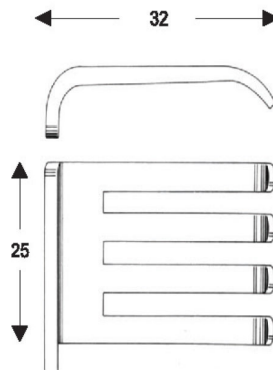

**BECKMANN-EATON**  
 OI 16-4645-32  
 32 cm/12 1/2"  
 7 : 7  
 Sharp

Measurements of retractors: Depth x Width

½

**BECKMAN-ADSON**  
30.5 cm/12"  
4 : 4

OI 16-4646-30  
blunt

¼

OI 16-4647-30  
sharp

OI 16-4648-30  
blunt

¼

OI 16-4649-30  
blunt

OI 16-4650-30  
blunt

28.5 cm/11 1/4"  
 6 : 6

OI 16-4651-28  
 Sharp, long teeth on left side

OI 16-4652-28  
 Sharp, long teeth on right side

**MEYERDING**  
19 cm / 7 1/2"

Measurements of retractors: Depth x Width

Lateral Blade  
 25 x 50 mm

**MARKHAM-MEYERDING**  
 OI 16-4657-18  
 18 cm/7 1/8"

Lateral Blade  
 25 x 50 mm

**MARKHAM-MEYERDING**  
 OI 16-4658-18  
 18 cm/7 1/8"

**HENLEY**  
 16 cm/6 1/4"

OI 16-4659-16  
 19 x 16 mm