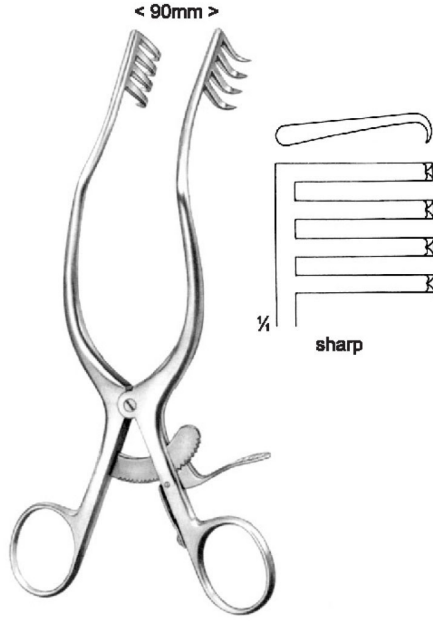

1/2

**PLESTER**

Blunt  
 OI 16-4618-10  
 10.5 cm/4 1/8"

1/2

**MILLIGAN**

Blunt  
 OI 16-4619-13  
 13.5 cm/5 1/8"

Measurements of Retractors : Depth x Width

**ANDERSON - ADSON**  
4 : 4  
OI 16-4620-19  
19 cm/7 1/2"