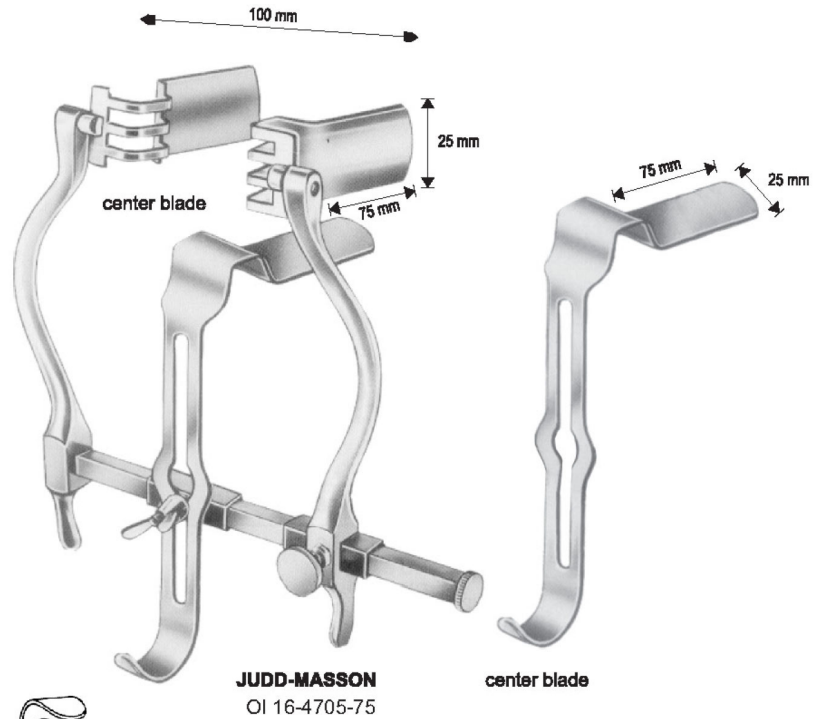

1. **DOYEN**
   OI 16-4707-55 55 x 95 mm
   OI 16-4708-55 55 x 105 mm
   OI 16-4709-55 55 x 115 mm
   OI 16-4710-55 55 x 125 mm

Measurements of retractors: Depth x Width