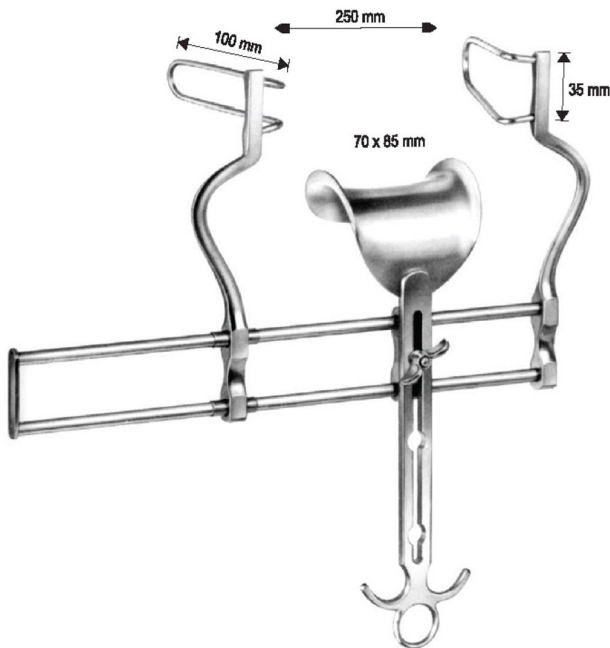

**Exchangeable Blades**

<b>COLLIN</b>	
OI 16-4669-38	Lateral Blades 38 x 60 mm / Central Blades 38 x 55 mm
OI 16-4670-38	38 x 80mm / 50 x 75mm

Measurements of retractors: Depth x Width

**Exchangeable Blades**

**COLLIN-LOCKTITE**

OI 16-4671-31  
31 cm 12 1/4"

OI 16-4672-62  
62 x 38 mm  
Lateral blades only (pair)

Max. spread 210 mm

OI 16-4673-62  
Frame only

OI 16-4674-64  
64 x 40 mm  
Center blade only

OI 16-4676-27 80 x 60 mm  
OI 16-4676-85 85 x 72 mm  
Lateral blades only (pair)

Max. spread 300 mm / 280 mm

OI 16-4677-28  
Frame only

OI 16-4678-70 70 x 55 mm  
OI 16-4679-90 90 x 80 mm  
Center blade only

**ROBIN-MASSE**  
OI 16-4675-64

**RICARD**  
OI 16-4680-70

Measurements of retractors: Depth x Width

**BALFOUR**  
 OI 16-4681-20  
 20 cm / 7 7/8"

**BALFOUR**  
 OI 16-4682-20

**BALFOUR**  
 OI 16-4683-00

Centre Blade only

**BALFOUR**  
 OI 16-4684-45 = 45 X 80 mm  
 OI 16-4684-70 = 70 X 85 mm  
 OI 16-4684-80 = 80 X 90 mm