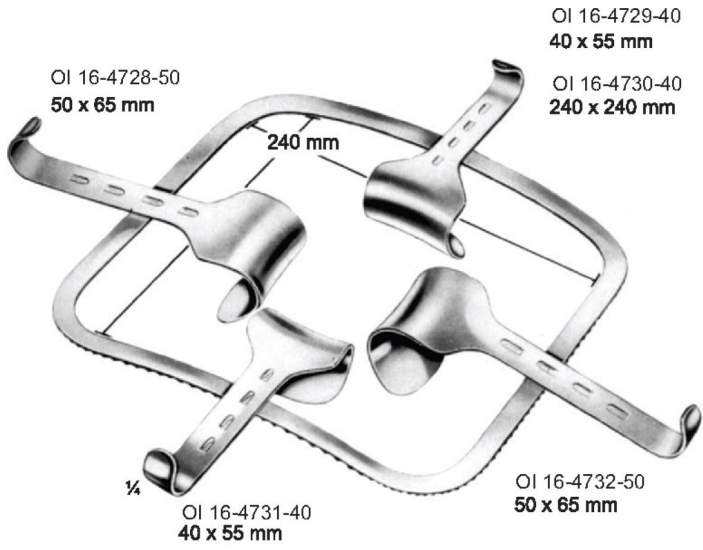

KIRSCHNER
OI 16-4733-00

- OI 16-4734-00 - Kirschner, Abdominal Retractor - complete, consisting of:
- OI 16-4735-00 - 2 Hook-on retractors, 40 x 55 mm
- OI 16-4736-00 - 2 ditto, 50 x 65 mm
- OI 16-44737-00 - Frame only, rigid, 240 x 240 mm

KIRSCHNER
OI 16-4741-00

- OI 16-4742-00 - Kirschner, Abdominal Retractor, folding, - large size, complete, consisting of:
- OI 16-4743-00 - 1 Frame folding type, large size - 280 x 280 mm
- OI 16-4744-00 - 2 Hook-on retractors, 40 x 55 mm
- OI 16-4745-00 - 2 ditto, 50 x 65 mm
- OI 16-4746-00 - Frame only, folding type 280 x 280 mm