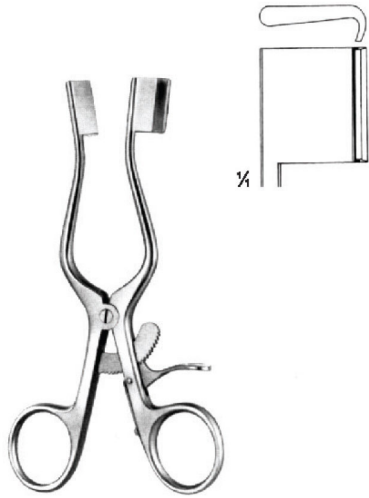

WEITLANER-BABY
OI 16-4627-13
13.5 cm/5 1/8"