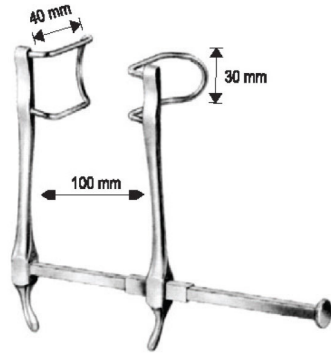

**Exchangeable Blades**

<b>COLLIN</b>	
OI 16-4669-38	Lateral Blades 38 x 60 mm / Central Blades 38 x 55 mm
OI 16-4670-38	38 x 80mm / 50 x 75mm

Measurements of retractors: Depth x Width

**Exchangeable Blades**

Max. spread 300 mm / 280 mm

OI 16-4677-28  
Frame only

OI 16-4678-70 70 x 55 mm  
OI 16-4679-90 90 x 80 mm  
Center blade only

**ROBIN-MASSE**  
OI 16-4675-64

**RICARD**  
OI 16-4680-70

Measurements of retractors: Depth x Width

**BALFOUR**  
 OI 16-4681-20  
 20 cm / 7 7/8"

**BALFOUR**  
 OI 16-4682-20

**BALFOUR**  
 OI 16-4683-00

Centre Blade only

**BALFOUR**  
 OI 16-4684-45 = 45 X 80 mm  
 OI 16-4684-70 = 70 X 85 mm  
 OI 16-4684-80 = 80 X 90 mm

Measurements of retractors: Depth x Width

**GOSSET-BABY**  
OI 16-4685-12  
12.5 cm/4 1/8"

**GOSSET**  
OI 16-4686-12

**GOSSET**  
OI 16-4687-16  
16.5 cm/6 1/2"

**GOSSET**  
OI 16-4688-18  
18.5 cm/7 1/4"