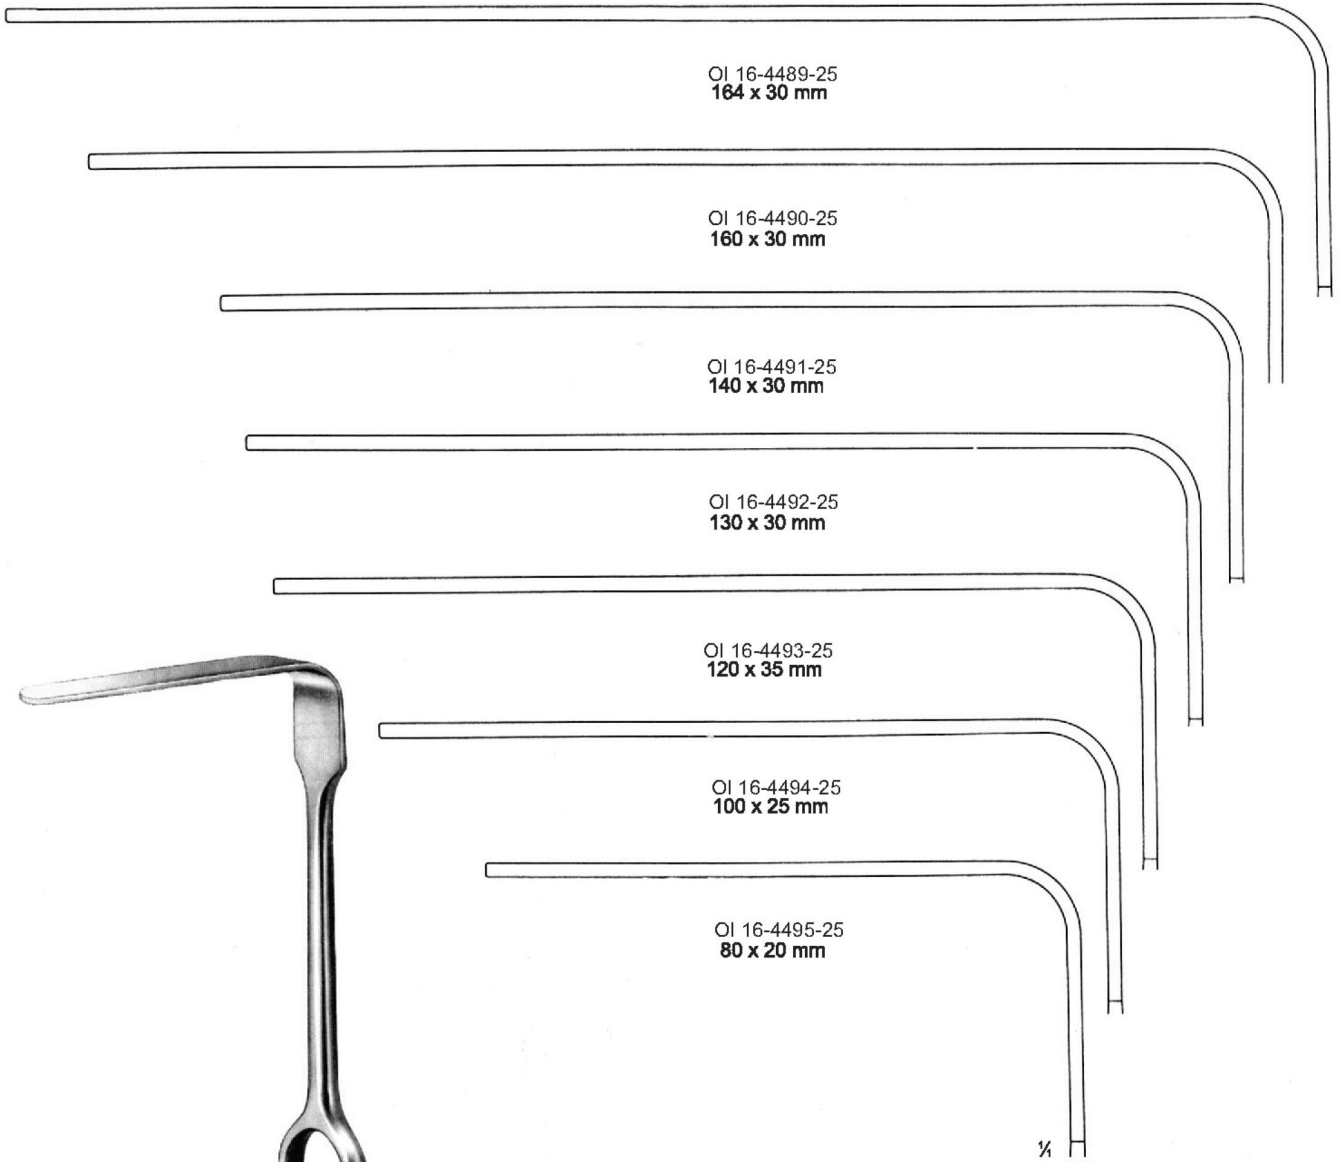

Measurements of retractors: Depth x width

**BRUNNER**  
25 cm/9 7/8"

**BRUNNER**  
25.5 cm/10"

Fig. 2 = 137 x 65 mm

Fig. 1 = 137 x 44 mm

**POLLOSON**  
 OI 16-4496-27  
 27 cm/10 1/2"

**HARRINGTON**  
 OI 16-4497-32 = Fig. 1  
 OI 16-4498-32 = Fig. 2  
 32 cm/12 1/2"