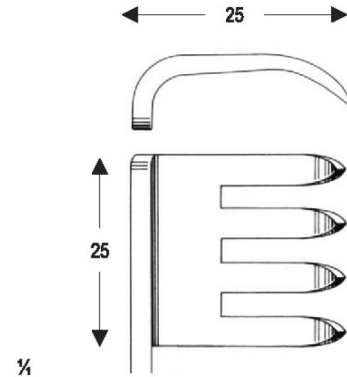

**BECKMANN-EATON**  
 OI 16-4645-32  
 32 cm/12 1/2"  
 7 : 7  
 Sharp

Measurements of retractors: Depth x Width

½

**BECKMAN-ADSON**  
30.5 cm/12"  
4 : 4

OI 16-4646-30  
blunt

¼

OI 16-4647-30  
sharp

OI 16-4648-30  
blunt

¼

OI 16-4649-30  
blunt

OI 16-4650-30  
blunt

28.5 cm/11 1/4"  
 6 : 6

OI 16-4651-28  
 Sharp, long teeth on left side

OI 16-4652-28  
 Sharp, long teeth on right side

**MEYERDING**  
19 cm / 7 1/2"

Measurements of retractors: Depth x Width

Lateral Blade  
 25 x 50 mm

**MARKHAM-MEYERDING**  
 OI 16-4657-18  
 18 cm/7 1/8"

Lateral Blade  
 25 x 50 mm

**MARKHAM-MEYERDING**  
 OI 16-4658-18  
 18 cm/7 1/8"

**HENLEY**  
 16 cm/6 1/4"

OI 16-4659-16  
 19 x 16 mm