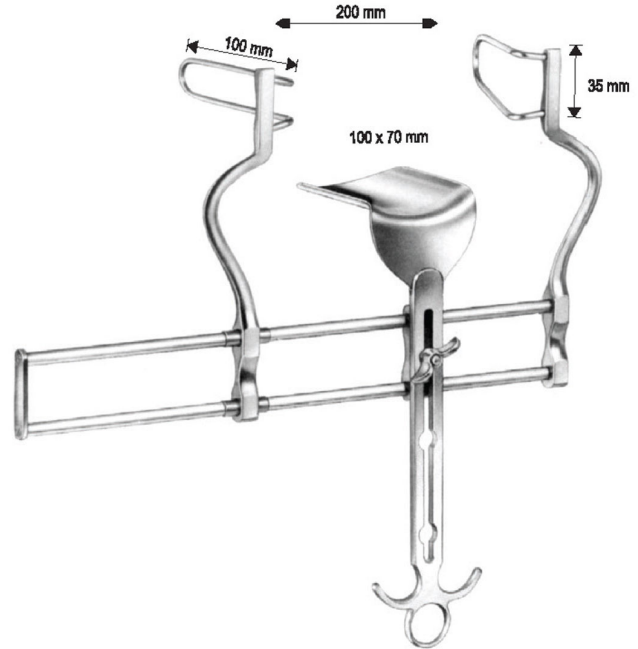

**Exchangeable Blades**

<b>COLLIN</b>	
OI 16-4669-38	Lateral Blades 38 x 60 mm / Central Blades 38 x 55 mm
OI 16-4670-38	38 x 80mm / 50 x 75mm

Measurements of retractors: Depth x Width

**Exchangeable Blades**

**COLLIN-LOCKTITE**

OI 16-4671-31  
31 cm 12 1/4"

OI 16-4672-62  
62 x 38 mm  
Lateral blades only (pair)

Max. spread 210 mm

OI 16-4673-62  
Frame only

OI 16-4674-64  
64 x 40 mm  
Center blade only

OI 16-4676-27 80 x 60 mm  
OI 16-4676-85 85 x 72 mm  
Lateral blades only (pair)

Max. spread 300 mm / 280 mm

OI 16-4677-28  
Frame only

OI 16-4678-70 70 x 55 mm  
OI 16-4679-90 90 x 80 mm  
Center blade only

**ROBIN-MASSE**  
OI 16-4675-64

**RICARD**  
OI 16-4680-70

Measurements of retractors: Depth x Width

**BALFOUR**  
 OI 16-4681-20  
 20 cm / 7 7/8"

**BALFOUR**  
 OI 16-4682-20

**BALFOUR**  
 OI 16-4683-00

Centre Blade only

**BALFOUR**  
 OI 16-4684-45 = 45 X 80 mm  
 OI 16-4684-70 = 70 X 85 mm  
 OI 16-4684-80 = 80 X 90 mm