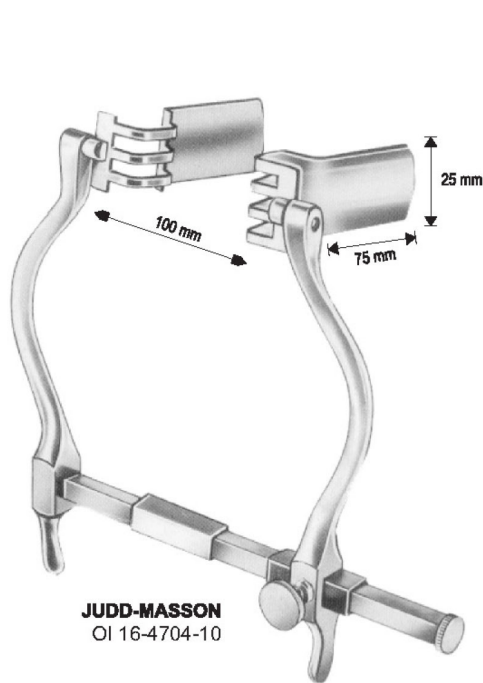

Measurements of retractors: Depth x Width

**GOSSET-BABY**  
OI 16-4685-12  
12.5 cm/4 1/8"

**GOSSET**  
OI 16-4686-12

**GOSSET**  
OI 16-4687-16  
16.5 cm/6 1/2"

**GOSSET**  
OI 16-4688-18  
18.5 cm/7 1/4"

**BALFOUR-BABY**  
OI 16-4689-12  
12.5 cm/4 1/8"

**BALFOUR**  
OI 16-4690-20  
20 cm/7 1/8"

Measurements of retractors: Depth x Width

**SEMM**

OI 16-4648-57

**Complete**

- 1 x OI 16-4698-57
- 2 x OI 16-4699-57
- 1 x OI 16-4700-57
- 1 x OI 16-4701-57
- 1 x OI 16-4702-57
- 1 x OI 16-4703-57

Measurements of retractors: Depth x Width

- DOYEN**  
OI 16-4707-55 55 x 95 mm  
OI 16-4708-55 55 x 105 mm  
OI 16-4709-55 55 x 115 mm  
OI 16-4710-55 55 x 125 mm

Measurements of retractors: Depth x Width

**TURNER-WARWICK**  
 Retractor frame, round  
 OI 16-4711-18 Ø 18 cm/7 1/8"  
 OI 16-4711-23 Ø 23cm/9"  
 OI 16-4711-30 Ø 30.5cm/12"

**TURNER-WARWICK**  
 OI 16-4712-33  
 Retractor frame, oval  
 457 x 330 mm