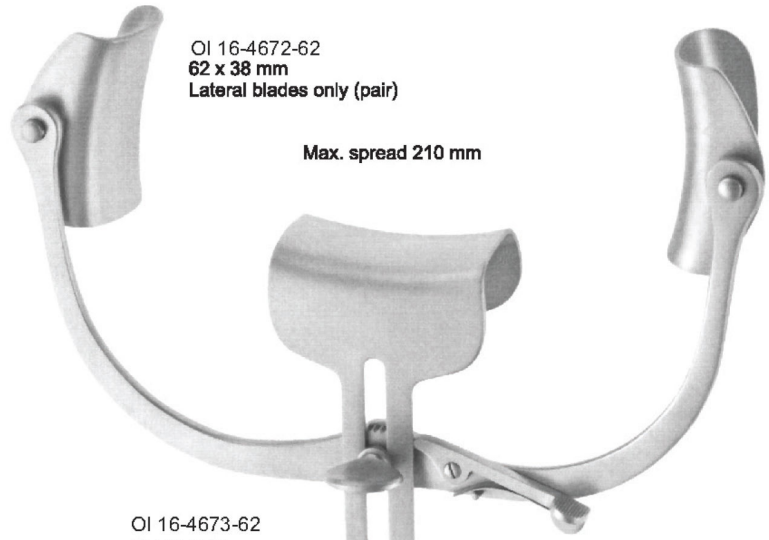

OL16-4665-18  
18 cm/7 1/8"

**MAYO-ADAMS**  
 OI 16-4666-16  
 16.5 cm/6 1/2"

**BABY-COLLIN** complete, with 2 pairs of exchangeable blades  
 OI 16-4667-00

**COLLIN**  
 OI 16-4668-38

Measurements see below

**Exchangeable Blades**

<b>COLLIN</b>	
OI 16-4669-38	Lateral Blades 38 x 60 mm / Central Blades 38 x 55 mm
OI 16-4670-38	38 x 80mm / 50 x 75mm

Measurements of retractors: Depth x Width

**Exchangeable Blades**

**COLLIN-LOCKTITE**

OI 16-4671-31  
31 cm 12 1/4"

OI 16-4672-62  
62 x 38 mm  
Lateral blades only (pair)

Max. spread 210 mm

OI 16-4673-62  
Frame only

OI 16-4674-64  
64 x 40 mm  
Center blade only

OI 16-4676-27 80 x 60 mm  
OI 16-4676-85 85 x 72 mm  
Lateral blades only (pair)