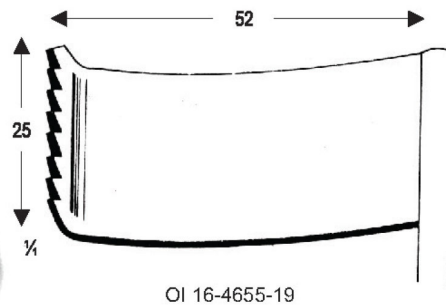

¼

OI 16-4649-30  
blunt

OI 16-4650-30  
blunt

28.5 cm/11 1/4"  
 6 : 6

OI 16-4651-28  
 Sharp, long teeth on left side

OI 16-4652-28  
 Sharp, long teeth on right side

**MEYERDING**  
19 cm / 7 1/2"

Measurements of retractors: Depth x Width

Lateral Blade  
 25 x 50 mm

**MARKHAM-MEYERDING**  
 OI 16-4657-18  
 18 cm/7 1/8"

Lateral Blade  
 25 x 50 mm

**MARKHAM-MEYERDING**  
 OI 16-4658-18  
 18 cm/7 1/8"

**HENLEY**  
 16 cm/6 1/4"

OI 16-4659-16  
 19 x 16 mm