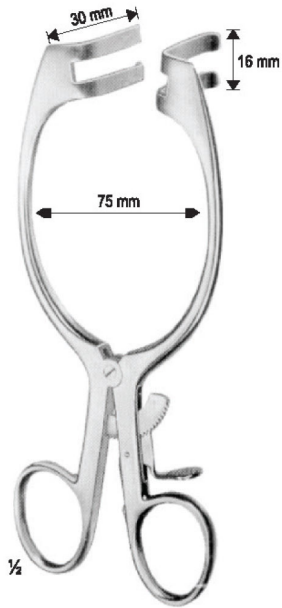

Lateral Blade  
 25 x 50 mm

**MARKHAM-MEYERDING**  
 OI 16-4657-18  
 18 cm/7 1/8"

Lateral Blade  
 25 x 50 mm

**MARKHAM-MEYERDING**  
 OI 16-4658-18  
 18 cm/7 1/8"

**HENLEY**  
 16 cm/6 1/4"

OI 16-4659-16  
 19 x 16 mm

**GELPI-LOKTITE**

- OI 16-4663-09 9 cm/3 1/2"
- OI 16-4663-11 11 cm/4 3/8"
- OI 16-4663-13 13 cm/5 1/8"
- OI 16-4663-14 14 cm/5 1/2"
- OI 16-4663-16 16 cm/6 1/4"
- OI 16-4663-18 18 cm/7 1/8"

**RIGBY**  
OI 16-4664-19  
(Rectum, Vagina)  
19 cm/7 1/2"

OL16-4665-18  
18 cm/7 1/8"

**MAYO-ADAMS**  
 OI 16-4666-16  
 16.5 cm/6 1/2"

**BABY-COLLIN** complete, with 2 pairs of exchangeable blades  
 OI 16-4667-00

**COLLIN**  
 OI 16-4668-38

Measurements see below

**Exchangeable Blades**

<b>COLLIN</b>	
OI 16-4669-38	Lateral Blades 38 x 60 mm / Central Blades 38 x 55 mm
OI 16-4670-38	38 x 80mm / 50 x 75mm

Measurements of retractors: Depth x Width

**Exchangeable Blades**