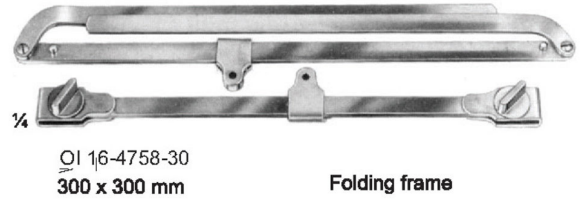

**Hook-on Retractors for Kirschner and Franz Frames**

**for corpulent patients**

Measurements of retractors: Depth x Width

**FRANZ (Complete)**

OI 16-4756-38 with 4 blades  
 OI 16-4757-38 with 8 blades

Folding frame