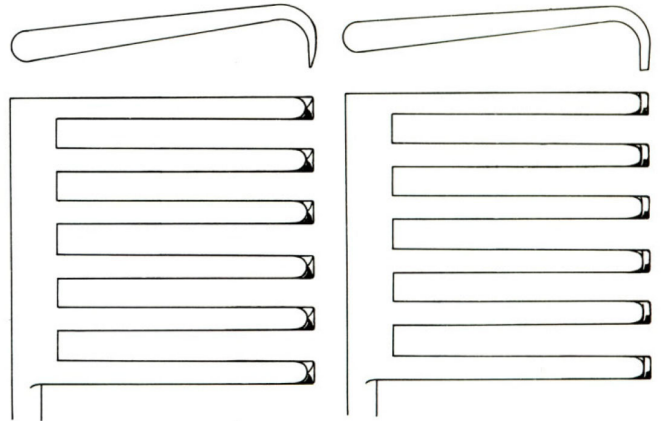

sharp
6 : 6 teeth
OI 16-4625-29
29 cm/11 1/2"

blunt
6 : 6 teeth
OI 16-4626-29
29 cm/11 1/2"