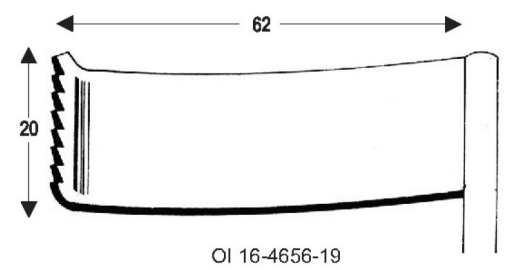

¼

OI 16-4649-30  
blunt

OI 16-4650-30  
blunt

28.5 cm/11 1/4"  
 6 : 6

OI 16-4651-28  
 Sharp, long teeth on left side

OI 16-4652-28  
 Sharp, long teeth on right side

**MEYERDING**  
19 cm / 7 1/2"

Measurements of retractors: Depth x Width

Lateral Blade  
 25 x 50 mm

**MARKHAM-MEYERDING**  
 OI 16-4657-18  
 18 cm/7 1/8"

Lateral Blade  
 25 x 50 mm

**MARKHAM-MEYERDING**  
 OI 16-4658-18  
 18 cm/7 1/8"

**HENLEY**  
 16 cm/6 1/4"

OI 16-4659-16  
 19 x 16 mm