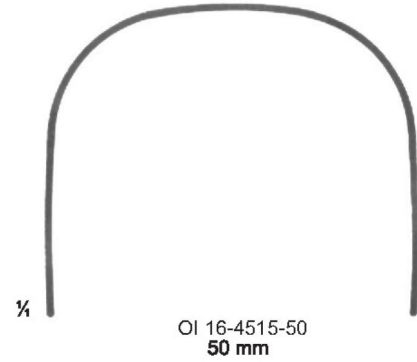

DE AVER-BABY