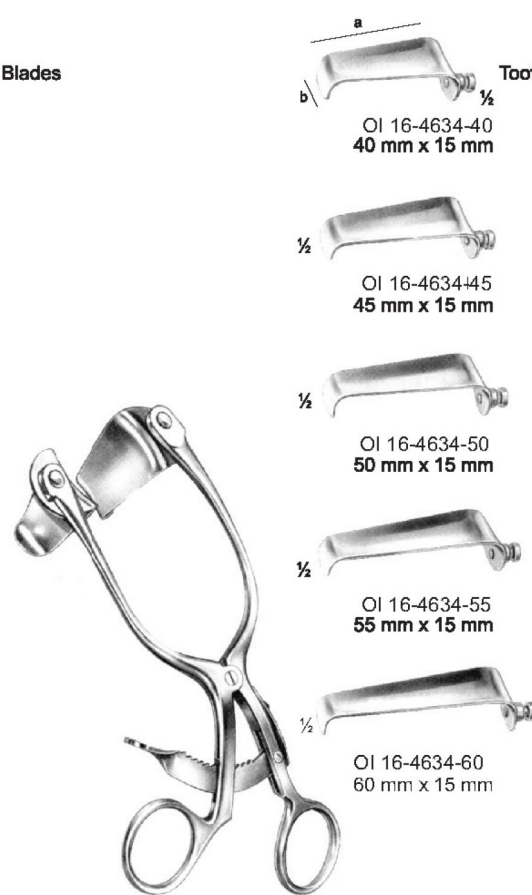

1/2

**PLESTER**

Blunt  
 OI 16-4618-10  
 10.5 cm/4 1/8"

1/2

**MILLIGAN**

Blunt  
 OI 16-4619-13  
 13.5 cm/5 1/8"

Measurements of Retractors : Depth x Width

**ANDERSON - ADSON**  
4 : 4  
OI 16-4620-19  
19 cm/7 1/2"

sharp  
6 : 6 teeth  
OI 16-4625-29  
29 cm/11 1/2"

blunt  
6 : 6 teeth  
OI 16-4626-29  
29 cm/11 1/2"

**WEITLANER-BABY**  
 OI 16-4627-13  
 13.5 cm/5 1/8"

**MOLLISON**  
 OI 16-4628-15  
 15.5 cm/6 1/8"

**CLOWARD**  
 OI 16-4629-25 - Retractor complete (with 2 blades ea.)  
 OI 16-4630-25 - Retractor only  
 25 cm/9 1/4"

**CLOWARD**  
 OI 16-4632-16 - Retractor complete (with 2 blades ea.)  
 OI 16-4633-16 - Retractor only  
 16 cm/6 1/4"