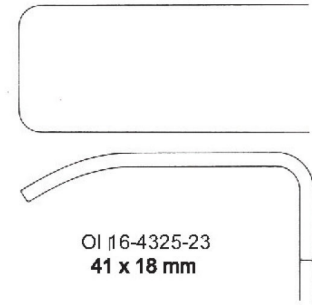

OI 16-4325-23
41 x 18 mm