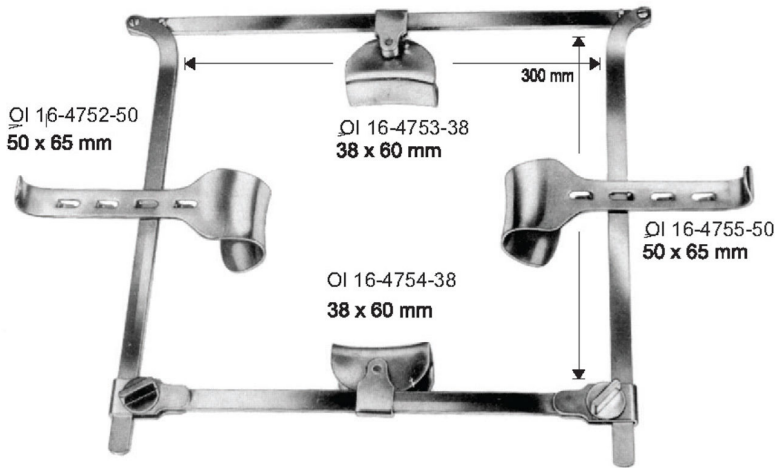

Measurements of retractors: Depth x Width

FRANZ (Complete)

OI 16-4756-38 with 4 blades
OI 16-4757-38 with 8 blades