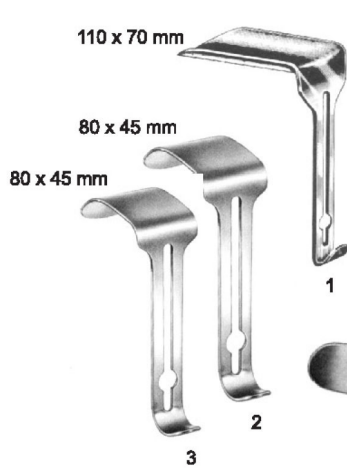

**BALFOUR**  
 OI 16-4681-20  
 20 cm / 7 7/8"

**BALFOUR**  
 OI 16-4682-20

**BALFOUR**  
 OI 16-4683-00

Centre Blade only

**BALFOUR**  
 OI 16-4684-45 = 45 X 80 mm  
 OI 16-4684-70 = 70 X 85 mm  
 OI 16-4684-80 = 80 X 90 mm

Measurements of retractors: Depth x Width

**GOSSET-BABY**  
OI 16-4685-12  
12.5 cm/4 1/8"

**GOSSET**  
OI 16-4686-12

**GOSSET**  
OI 16-4687-16  
16.5 cm/6 1/2"

**GOSSET**  
OI 16-4688-18  
18.5 cm/7 1/4"

**BALFOUR-BABY**  
OI 16-4689-12  
12.5 cm/4 1/8"

**BALFOUR**  
OI 16-4690-20  
20 cm/7 1/8"

Measurements of retractors: Depth x Width

**SEMM**

OI 16-4648-57

**Complete**

- 1 x OI 16-4698-57
- 2 x OI 16-4699-57
- 1 x OI 16-4700-57
- 1 x OI 16-4701-57
- 1 x OI 16-4702-57
- 1 x OI 16-4703-57

Measurements of retractors: Depth x Width

- DOYEN**  
OI 16-4707-55 55 x 95 mm  
OI 16-4708-55 55 x 105 mm  
OI 16-4709-55 55 x 115 mm  
OI 16-4710-55 55 x 125 mm

Measurements of retractors: Depth x Width