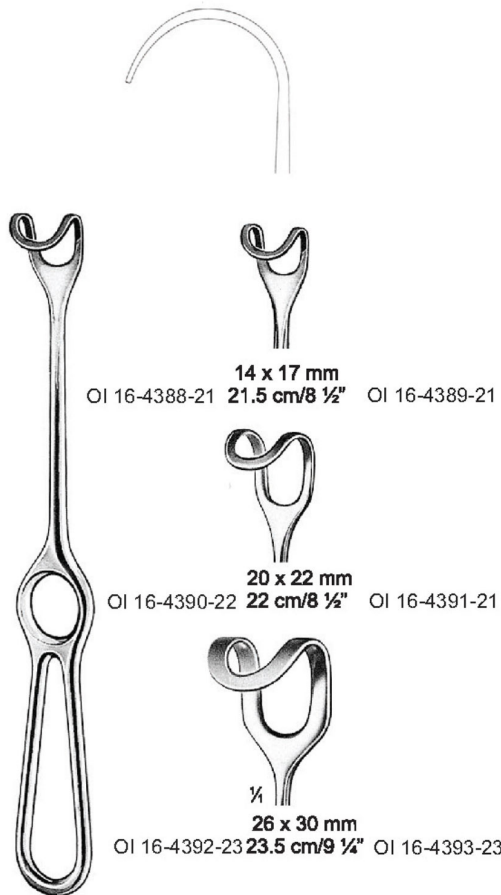

blunt

16 cm/6 1/4"

sharp

blunt

**VESSEL HOOK**  
OI 16-4299-12  
12 cm/4 3/4"

**VOLKMANN**  
11.5 cm/4 1/2"

OI 16-4308-13  
13.5 cm/5 3/8"

OI 16-4309-16

**KEHLENGRIFF**  
 16 cm/6 1/4"

**KEHLENGRIFF**  
 16 cm/6 1/4"

Measurements of retractors: Depth x Width

**CANNY RYALL**  
OI 16-4378-15 15mm  
OI 16-4378-20 20mm  
OI 16-4378-25 25mm  
OI 16-4378-30 30mm

**CANNY RYALL**  
OI 16-4379-1717 cm/6 3/4"

**CANNY RYALL**  
OI 16-4380-1717 cm/6 3/4"

**CZERNEY**  
OI 16-4381-1717 cm/6 3/4"

Sharp

23 cm/9"

**KOCHER**  
 22 cm/8 1/2"  
 OI 16-4385-22 40 x 10 mm  
 OI 16-4386-22 40 x 15 mm  
 OI 16-4387-22 40 x 20 mm