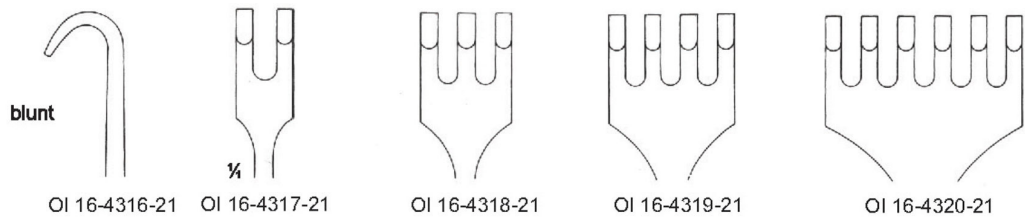

VOLKMANN
21.5 cm/8 1/2"