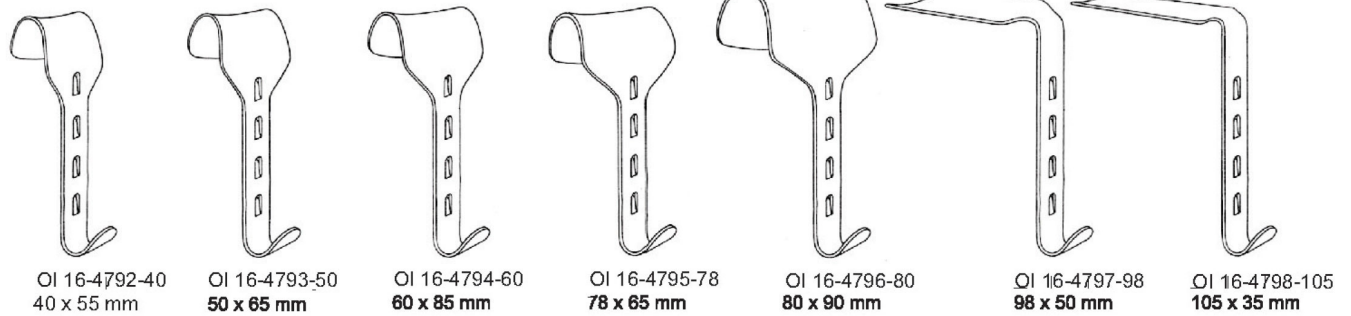

Hook-on Retractors for Kirschner and Franz Frames

Intestinal and bladder