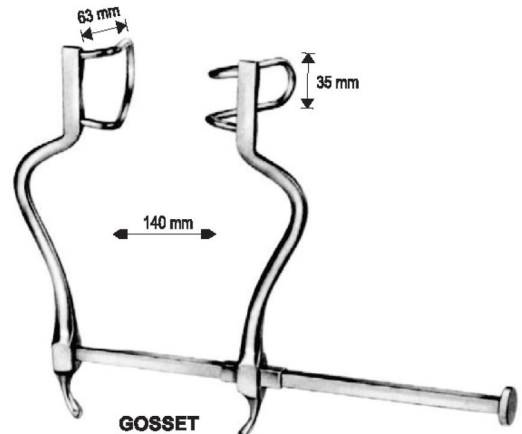

**BALFOUR**  
 OI 16-4681-20  
 20 cm / 7 7/8"

**BALFOUR**  
 OI 16-4682-20

**BALFOUR**  
 OI 16-4683-00

Centre Blade only

**BALFOUR**  
 OI 16-4684-45 = 45 X 80 mm  
 OI 16-4684-70 = 70 X 85 mm  
 OI 16-4684-80 = 80 X 90 mm

Measurements of retractors: Depth x Width

**GOSSET-BABY**  
OI 16-4685-12  
12.5 cm/4 1/8"

**GOSSET**  
OI 16-4686-12

**GOSSET**  
OI 16-4687-16  
16.5 cm/6 1/2"

**GOSSET**  
OI 16-4688-18  
18.5 cm/7 1/4"

**BALFOUR-BABY**  
OI 16-4689-12  
12.5 cm/4 1/8"

**BALFOUR**  
OI 16-4690-20  
20 cm/7 1/8"

Measurements of retractors: Depth x Width

**SEMM**

OI 16-4648-57

**Complete**

- 1 x OI 16-4698-57
- 2 x OI 16-4699-57
- 1 x OI 16-4700-57
- 1 x OI 16-4701-57
- 1 x OI 16-4702-57
- 1 x OI 16-4703-57