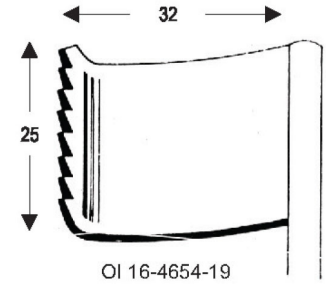

¼

OI 16-4649-30  
blunt

OI 16-4650-30  
blunt

28.5 cm/11 1/4"  
 6 : 6

OI 16-4651-28  
 Sharp, long teeth on left side

OI 16-4652-28  
 Sharp, long teeth on right side

**MEYERDING**  
19 cm / 7 1/2"

Measurements of retractors: Depth x Width

Lateral Blade  
 25 x 50 mm

**MARKHAM-MEYERDING**  
 OI 16-4657-18  
 18 cm/7 1/8"

Lateral Blade  
 25 x 50 mm

**MARKHAM-MEYERDING**  
 OI 16-4658-18  
 18 cm/7 1/8"

**HENLEY**  
 16 cm/6 1/4"

OI 16-4659-16  
 19 x 16 mm