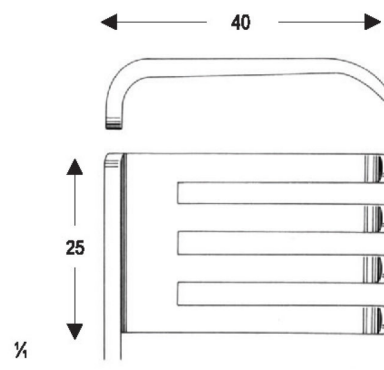

**BECKMANN-EATON**  
 OI 16-4645-32  
 32 cm/12 1/2"  
 7 : 7  
 Sharp

Measurements of retractors: Depth x Width

½

**BECKMAN-ADSON**  
30.5 cm/12"  
4 : 4

OI 16-4646-30  
blunt

¼

OI 16-4647-30  
sharp

OI 16-4648-30  
blunt

¼

OI 16-4649-30  
blunt

OI 16-4650-30  
blunt

28.5 cm/11 1/4"  
 6 : 6

OI 16-4651-28  
 Sharp, long teeth on left side

OI 16-4652-28  
 Sharp, long teeth on right side

**MEYERDING**  
19 cm / 7 1/2"

Measurements of retractors: Depth x Width

Lateral Blade  
 25 x 50 mm

**MARKHAM-MEYERDING**  
 OI 16-4657-18  
 18 cm/7 1/8"

Lateral Blade  
 25 x 50 mm

**MARKHAM-MEYERDING**  
 OI 16-4658-18  
 18 cm/7 1/8"

**HENLEY**  
 16 cm/6 1/4"

OI 16-4659-16  
 19 x 16 mm