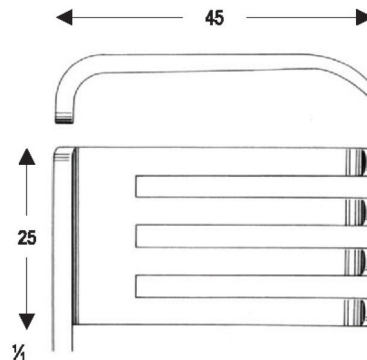

**BECKMANN-EATON**  
 OI 16-4645-32  
 32 cm/12 1/2"  
 7 : 7  
 Sharp

Measurements of retractors: Depth x Width

½

**BECKMAN-ADSON**  
30.5 cm/12"  
4 : 4

OI 16-4646-30  
blunt

¼

OI 16-4647-30  
sharp

OI 16-4648-30  
blunt

¼

OI 16-4649-30  
blunt

OI 16-4650-30  
blunt

28.5 cm/11 1/4"  
 6 : 6

OI 16-4651-28  
 Sharp, long teeth on left side

OI 16-4652-28  
 Sharp, long teeth on right side

**MEYERDING**  
19 cm / 7 1/2"

Measurements of retractors: Depth x Width

Lateral Blade  
 25 x 50 mm

**MARKHAM-MEYERDING**  
 OI 16-4657-18  
 18 cm/7 1/8"

Lateral Blade  
 25 x 50 mm

**MARKHAM-MEYERDING**  
 OI 16-4658-18  
 18 cm/7 1/8"

**HENLEY**  
 16 cm/6 1/4"

OI 16-4659-16  
 19 x 16 mm