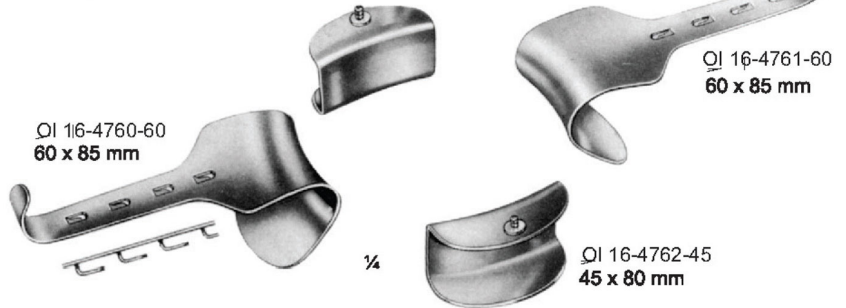

FRANZ (Complete)

OI 16-4756-38 with 4 blades
OI 16-4757-38 with 8 blades

OI 16-4759-45
45 x 80 mm

- OI 16-4763-50 - Franz, Abdominal Retractor, folding, - complete, consisting of:
- OI 16-4764-50 - 2 Hook-on retractors, 50 x 65 mm
- OI 16-4765-50 - 2 exchangeable blades 38 x 60 mm
- OI 16-4766-50 - Frame, folding, only, 300 x 300 mm

- OI 16-4767-30 - Franz, Abdominal Retractor, folding, - complete, consisting of:
- OI 16-4768-30 - 1 Frame folding, 300 x 300 mm
- OI 16-4769-30 - 2 Hook-on retractors, 50 x 65 mm
- OI 16-4770-30 - 2 ditto, 60 x 85 mm
- OI 16-4771-30 - 2 exchangeable blades 38 x 60 mm
- OI 16-4772-30 - 2 ditto, 45 x 80 mm

Intestinal and bladder

OI 16-4773-98
98 x 50 mm

OI 16-4774-35
105 x 35 mm

OI 16-4775-38
38 x 60 mm

OI 16-4776-45
45 x 80 mm