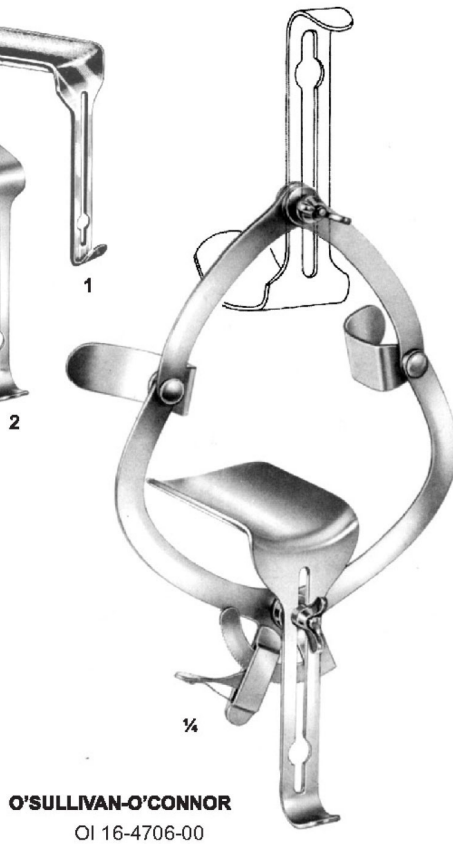

Measurements of retractors: Depth x Width

**GOSSET-BABY**  
OI 16-4685-12  
12.5 cm/4 1/8"

**GOSSET**  
OI 16-4686-12

**GOSSET**  
OI 16-4687-16  
16.5 cm/6 1/2"

**GOSSET**  
OI 16-4688-18  
18.5 cm/7 1/4"

**BALFOUR-BABY**  
OI 16-4689-12  
12.5 cm/4 1/8"

**BALFOUR**  
OI 16-4690-20  
20 cm/7 1/8"

Measurements of retractors: Depth x Width

**SEMM**

OI 16-4648-57

**Complete**

- 1 x OI 16-4698-57
- 2 x OI 16-4699-57
- 1 x OI 16-4700-57
- 1 x OI 16-4701-57
- 1 x OI 16-4702-57
- 1 x OI 16-4703-57

Measurements of retractors: Depth x Width

- DOYEN**  
OI 16-4707-55 55 x 95 mm  
OI 16-4708-55 55 x 105 mm  
OI 16-4709-55 55 x 115 mm  
OI 16-4710-55 55 x 125 mm

Measurements of retractors: Depth x Width