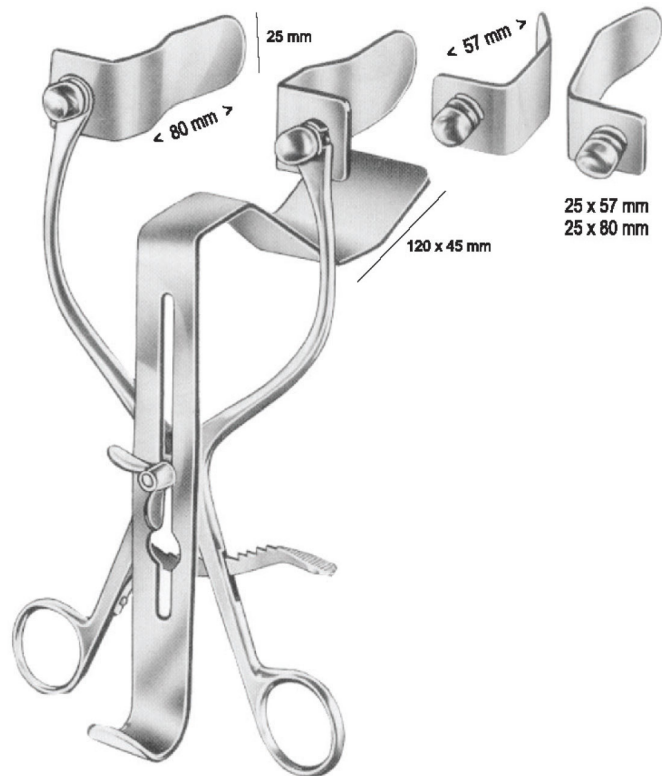

**Hook-on Retractors for Kirschner and Franz Frames**

**Intestinal and bladder**

Measurements of retractors: Depth x Width

25 x 105 mm

**LEGUEU**  
 OI 16-4799-25  
 25 cm/9 7/8"

67 x 105 mm

**KOCHER**  
 OI 16-4800-26  
 26 cm/10 1/4"

56 x 105 mm

**KOCHER**  
 OI 16-4801-26  
 26 cm/10 1/4"

30 x 85 mm

30 x 63 mm

**LEGUEU**  
 OI 16-4802-30

**THOMSON-WALKER**  
OI 16-4803-25

**MILLIN**  
OI 16-4804-25

Measurements of retractors: Depth x Width