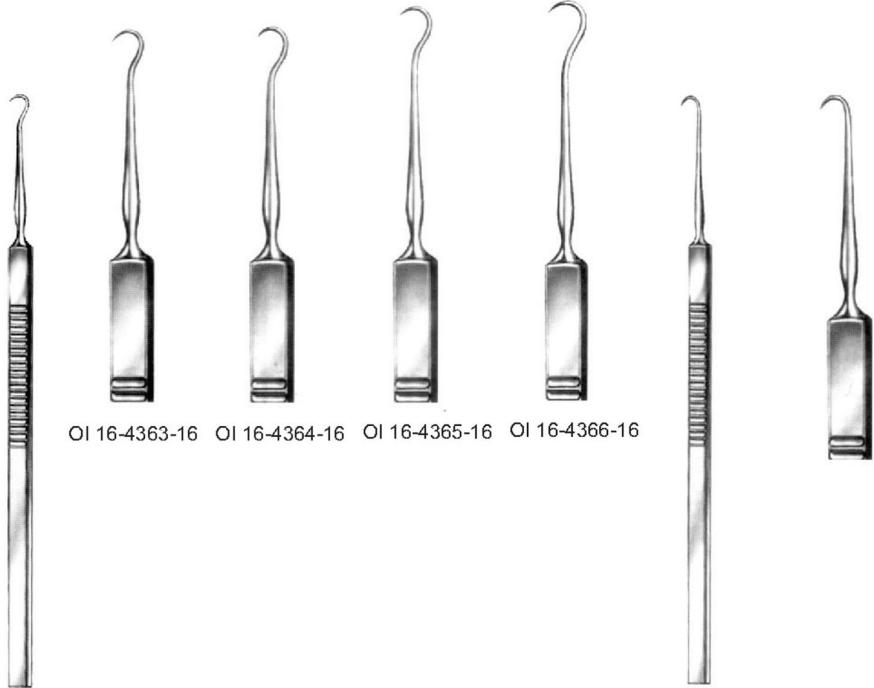

OI 16-4363-16 OI 16-4364-16 OI 16-4365-16 OI 16-4366-16

GRAEFE
16 cm/6 1/4"

O'CONNOR
OI 16-4367-16
16 cm/6 1/4"