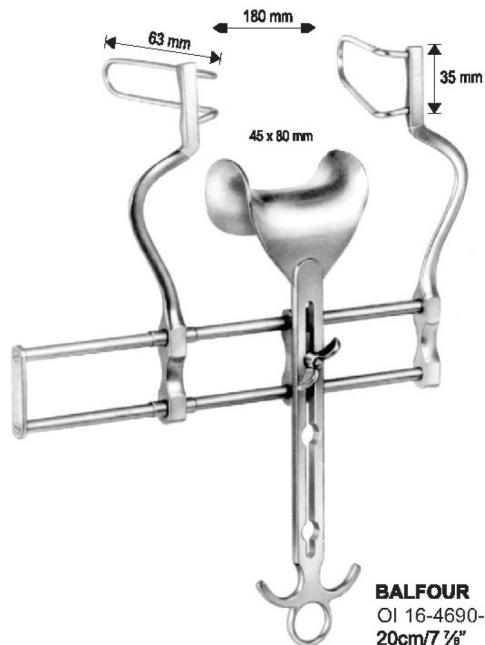

**BALFOUR**  
 OI 16-4681-20  
 20 cm / 7 7/8"

**BALFOUR**  
 OI 16-4682-20

**BALFOUR**  
 OI 16-4683-00

Centre Blade only

**BALFOUR**  
 OI 16-4684-45 = 45 X 80 mm  
 OI 16-4684-70 = 70 X 85 mm  
 OI 16-4684-80 = 80 X 90 mm

Measurements of retractors: Depth x Width

**GOSSET-BABY**  
OI 16-4685-12  
12.5 cm/4 1/8"

**GOSSET**  
OI 16-4686-12

**GOSSET**  
OI 16-4687-16  
16.5 cm/6 1/2"

**GOSSET**  
OI 16-4688-18  
18.5 cm/7 1/4"

**BALFOUR-BABY**  
OI 16-4689-12  
12.5 cm/4 1/8"

**BALFOUR**  
OI 16-4690-20  
20 cm/7 1/8"

Measurements of retractors: Depth x Width

**SEMM**

OI 16-4648-57

**Complete**

- 1 x OI 16-4698-57
- 2 x OI 16-4699-57
- 1 x OI 16-4700-57
- 1 x OI 16-4701-57
- 1 x OI 16-4702-57
- 1 x OI 16-4703-57