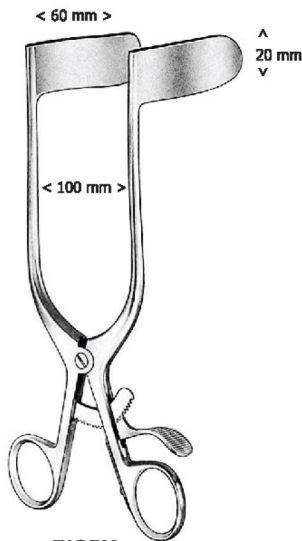

RIGBY
OI 16-4664-19
(Rectum, Vagina)
19 cm/7 1/2"