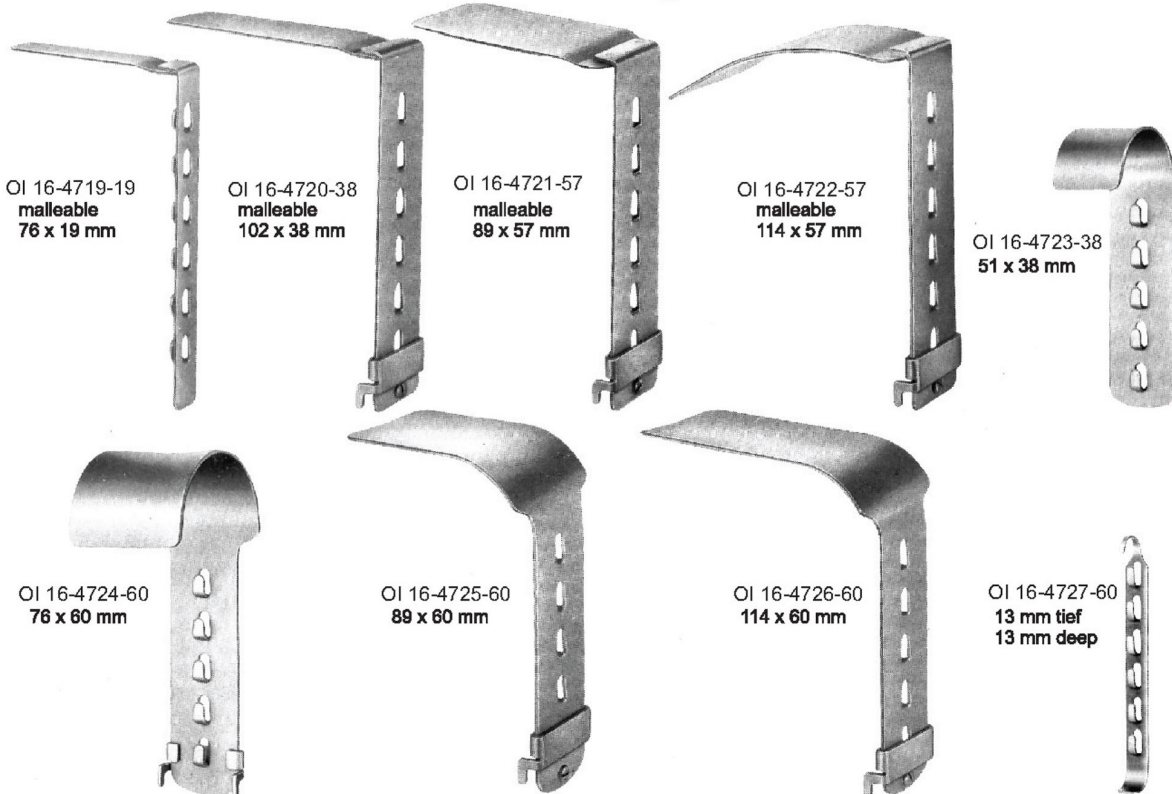

OI 16-4719-19
malleable
76 x 19 mm

OI 16-4720-38
malleable
102 x 38 mm

OI 16-4721-57
malleable
89 x 57 mm

OI 16-4722-57
malleable
114 x 57 mm

OI 16-4723-38
51 x 38 mm

OI 16-4724-60
76 x 60 mm

OI 16-4725-60
89 x 60 mm

OI 16-4726-60
114 x 60 mm

OI 16-4727-60
13 mm tief
13 mm deep