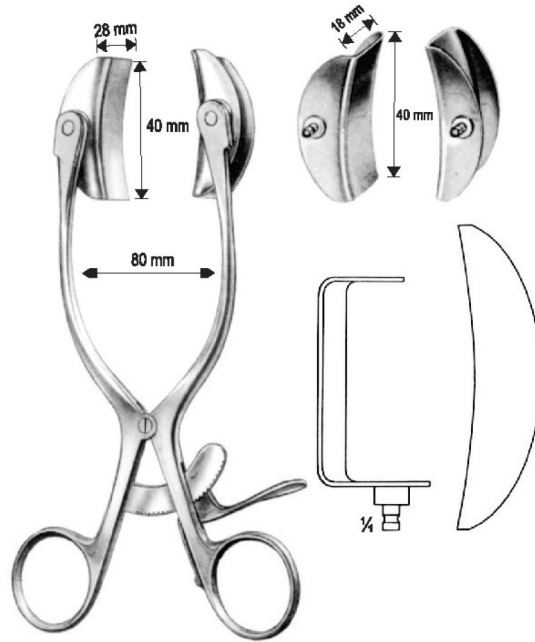

OI 16-4660-16  
 25 x 16 mm

OI 16-4661-16  
 32 x 16 mm

Measurements of retractors: Depth x Width

**GELPI**

- OI 16-4662-09 9 cm/3 1/2"
- OI 16-4662-11 11 cm/4 3/8"
- OI 16-4662-13 13 cm/5 1/8"
- OI 16-4662-14 14 cm/5 1/2"
- OI 16-4662-16 16 cm/6 1/4"
- OI 16-4662-18 18 cm/7 1/8"

**GELPI-LOKTITE**

- OI 16-4663-09 9 cm/3 1/2"
- OI 16-4663-11 11 cm/4 3/8"
- OI 16-4663-13 13 cm/5 1/8"
- OI 16-4663-14 14 cm/5 1/2"
- OI 16-4663-16 16 cm/6 1/4"
- OI 16-4663-18 18 cm/7 1/8"

**RIGBY**  
OI 16-4664-19  
(Rectum, Vagina)  
19 cm/7 1/2"

OL16-4665-18  
18 cm/7 1/8"

**MAYO-ADAMS**  
 OI 16-4666-16  
 16.5 cm/6 1/2"

**BABY-COLLIN** complete, with 2 pairs of exchangeable blades  
 OI 16-4667-00

**COLLIN**  
 OI 16-4668-38

Measurements see below

**Exchangeable Blades**

<b>COLLIN</b>	
OI 16-4669-38	Lateral Blades 38 x 60 mm / Central Blades 38 x 55 mm
OI 16-4670-38	38 x 80mm / 50 x 75mm

Measurements of retractors: Depth x Width

**Exchangeable Blades**