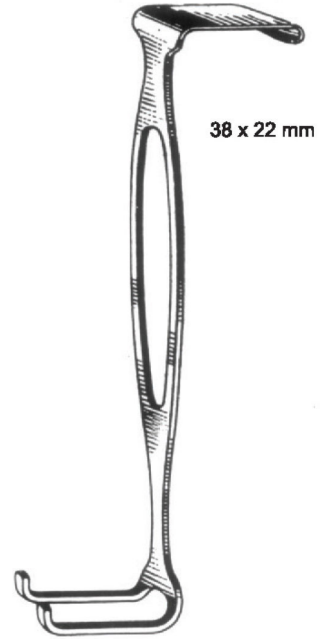

**KEHLENGRIFF**  
 16 cm/6 1/4"

**KEHLENGRIFF**  
 16 cm/6 1/4"

Measurements of retractors: Depth x Width

**CANNY RYALL**  
OI 16-4378-15 15mm  
OI 16-4378-20 20mm  
OI 16-4378-25 25mm  
OI 16-4378-30 30mm

**CANNY RYALL**  
OI 16-4379-1717 cm/6 3/4"

**CANNY RYALL**  
OI 16-4380-1717 cm/6 3/4"

**CZERNEY**  
OI 16-4381-1717 cm/6 3/4"

Sharp

23 cm/9"

**KOCHER**  
 22 cm/8 1/2"  
 OI 16-4385-22 40 x 10 mm  
 OI 16-4386-22 40 x 15 mm  
 OI 16-4387-22 40 x 20 mm