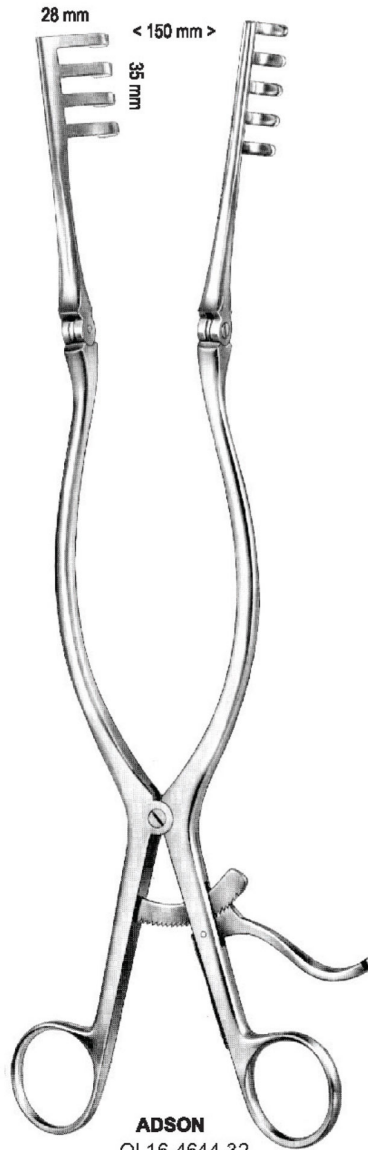

**CLOWARD**  
 OI 16-4629-25 - Retractor complete (with 2 blades ea.)  
 OI 16-4630-25 - Retractor only  
 25 cm/9 1/4"

**CLOWARD**  
 OI 16-4632-16 - Retractor complete (with 2 blades ea.)  
 OI 16-4633-16 - Retractor only  
 16 cm/6 1/4"

ADSON

sharp

OI 16-4635-13  
13.5 cm/5 3/8"  
3 : 4

OI 16-4637-16  
16.5 cm/6 1/2"  
3 : 4

OI 16-4639-21  
21 cm/8 1/4"  
3 : 4

OI 16-4641-24  
24.5 cm/9 5/8"  
3 : 4

blunt

OI 16-4636-13  
13.5 cm/5 3/8"  
3 : 4

OI 16-4638-16  
16.5 cm/6 1/2"  
3 : 4

OI 16-4640-21  
21 cm/8 1/4"  
3 : 4

OI 16-4642-24  
24.5 cm/9 5/8"  
3 : 4

**BECKMANN**  
 OI 16-4643-31  
 31 cm/12 1/4"  
 4 : 4  
 sharp

**ADSON**  
 OI 16-4644-32  
 32 cm/12 1/2"  
 4 : 5  
 blunt