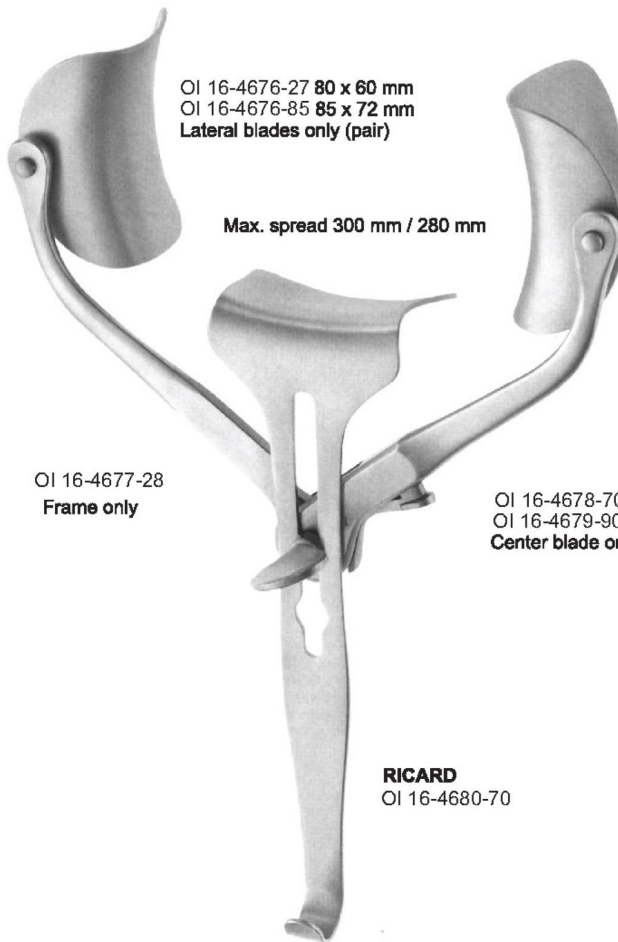

OL16-4665-18  
18 cm/7 1/8"

**MAYO-ADAMS**  
 OI 16-4666-16  
 16.5 cm/6 1/2"

**BABY-COLLIN** complete, with 2 pairs of exchangeable blades  
 OI 16-4667-00

**COLLIN**  
 OI 16-4668-38

Measurements see below

**Exchangeable Blades**

<b>COLLIN</b>	
OI 16-4669-38	Lateral Blades 38 x 60 mm / Central Blades 38 x 55 mm
OI 16-4670-38	38 x 80mm / 50 x 75mm

Measurements of retractors: Depth x Width

**Exchangeable Blades**

**COLLIN-LOCKTITE**

OI 16-4671-31  
31 cm 12 1/4"

OI 16-4672-62  
62 x 38 mm  
Lateral blades only (pair)

Max. spread 210 mm

OI 16-4673-62  
Frame only

OI 16-4674-64  
64 x 40 mm  
Center blade only

OI 16-4676-27 80 x 60 mm  
OI 16-4676-85 85 x 72 mm  
Lateral blades only (pair)