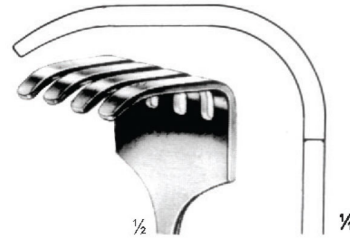

OI 16-4435-25
40 x 40 mm