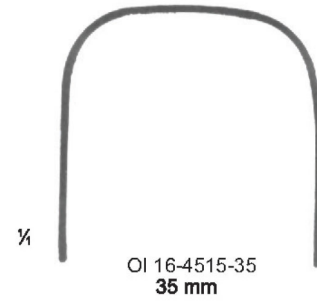

DEAVER
OI 16-4513-31
31.5 cm/12 5/8"