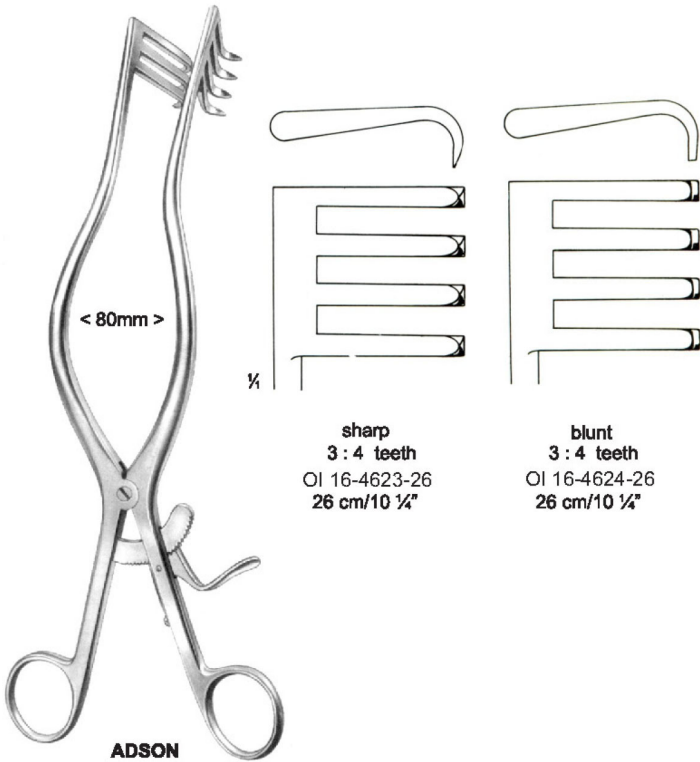

ADSON

sharp
3 : 4 teeth
OI 16-4623-26
26 cm/10 1/4"

blunt
3 : 4 teeth
OI 16-4624-26
26 cm/10 1/4"