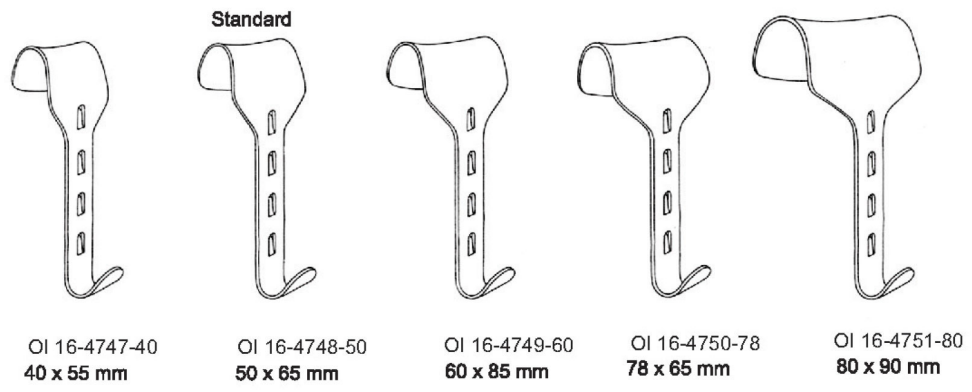

Hook-on Retractors for Kirschner and Franz Frames

for corpulent patients