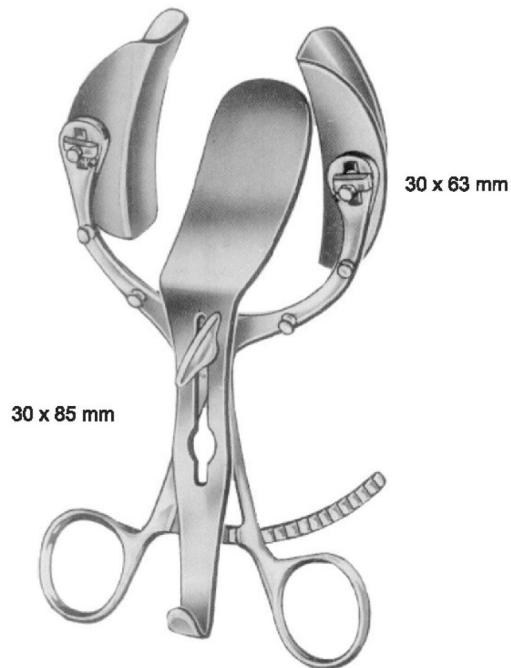

**Intestinal and bladder**

OI 16-4773-98  
 98 x 50 mm

OI 16-4774-35  
 105 x 35 mm

OI 16-4775-38  
 38 x 60 mm

OI 16-4776-45  
 45 x 80 mm

**KIRSCHNER, OVAL**  
OI 16-4781-35

- OI 16-4785-50 - Kirschner, Abdominal Retractor, Oval, - complete, consisting of:
  - OI 16-4786-50 - 1 Frame, 300 x 240 mm
  - OI 16-4787-50 - 3 Hook-on retractors, 50 x 65 mm
  - OI 16-4788-50 - 1 ditto, 80 x 90 mm
  - OI 16-4789-50 - 1 ditto, 98 x 50 mm
  - OI 16-4790-50 - 1 ditto, 105 x 35 mm
  - OI 16-4791-50 - Frame only, 300 x 240 mm
- Hook-on retractors see bottom of page

**Hook-on Retractors for Kirschner and Franz Frames**

**Intestinal and bladder**

Measurements of retractors: Depth x Width

25 x 105 mm

**LEGUEU**  
 OI 16-4799-25  
 25 cm/9 7/8"

67 x 105 mm

**KOCHER**  
 OI 16-4800-26  
 26 cm/10 1/4"

56 x 105 mm

**KOCHER**  
 OI 16-4801-26  
 26 cm/10 1/4"

30 x 85 mm

30 x 63 mm

**LEGUEU**  
 OI 16-4802-30

**THOMSON-WALKER**  
OI 16-4803-25

**MILLIN**  
OI 16-4804-25

Measurements of retractors: Depth x Width