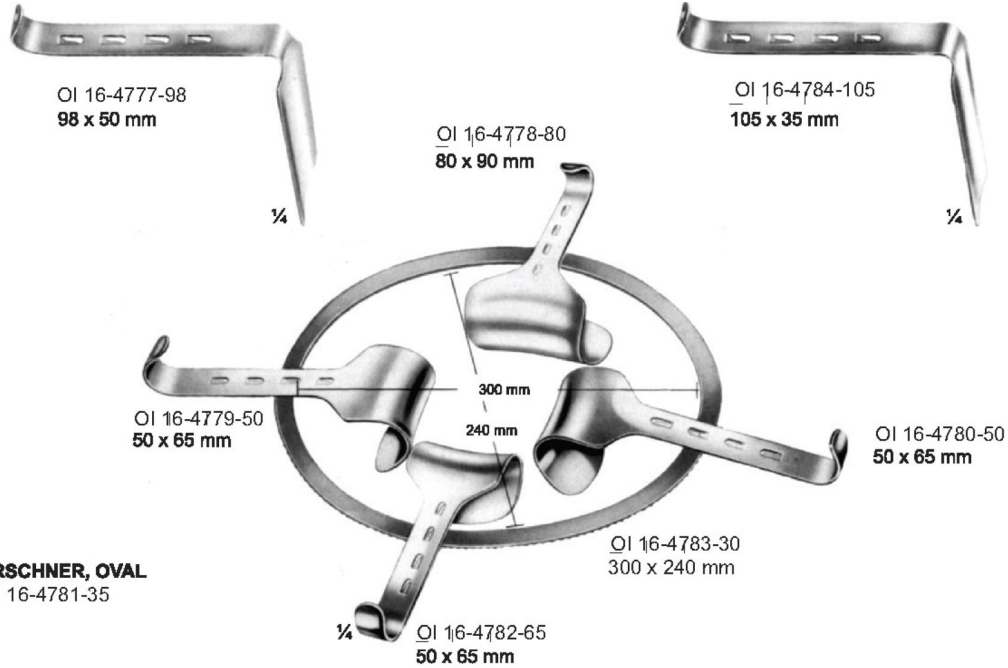

**Intestinal and bladder**

OI 16-4773-98  
 98 x 50 mm

OI 16-4774-35  
 105 x 35 mm

OI 16-4775-38  
 38 x 60 mm

OI 16-4776-45  
 45 x 80 mm

**KIRSCHNER, OVAL**  
OI 16-4781-35

- OI 16-4785-50 - Kirschner, Abdominal Retractor, Oval, - complete, consisting of:
  - OI 16-4786-50 - 1 Frame, 300 x 240 mm
  - OI 16-4787-50 - 3 Hook-on retractors, 50 x 65 mm
  - OI 16-4788-50 - 1 ditto, 80 x 90 mm
  - OI 16-4789-50 - 1 ditto, 98 x 50 mm
  - OI 16-4790-50 - 1 ditto, 105 x 35 mm
  - OI 16-4791-50 - Frame only, 300 x 240 mm
- Hook-on retractors see bottom of page

56 x 105 mm

**KOCHER**  
 OI 16-4801-26  
 26 cm/10 1/4"

30 x 85 mm

30 x 63 mm

**LEGUEU**  
 OI 16-4802-30

**THOMSON-WALKER**  
OI 16-4803-25

**MILLIN**  
OI 16-4804-25

Measurements of retractors: Depth x Width