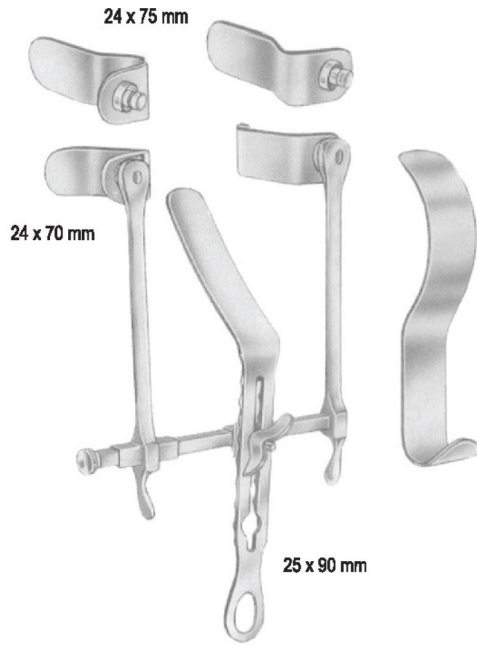

**Hook-on Retractors for Kirschner and Franz Frames**

**Intestinal and bladder**

Measurements of retractors: Depth x Width

25 x 105 mm

**LEGUEU**  
 OI 16-4799-25  
 25 cm/9 7/8"

67 x 105 mm

**KOCHER**  
 OI 16-4800-26  
 26 cm/10 1/4"

56 x 105 mm

**KOCHER**  
 OI 16-4801-26  
 26 cm/10 1/4"

30 x 85 mm

30 x 63 mm

**LEGUEU**  
 OI 16-4802-30

**THOMSON-WALKER**  
OI 16-4803-25

**MILLIN**  
OI 16-4804-25

Measurements of retractors: Depth x Width