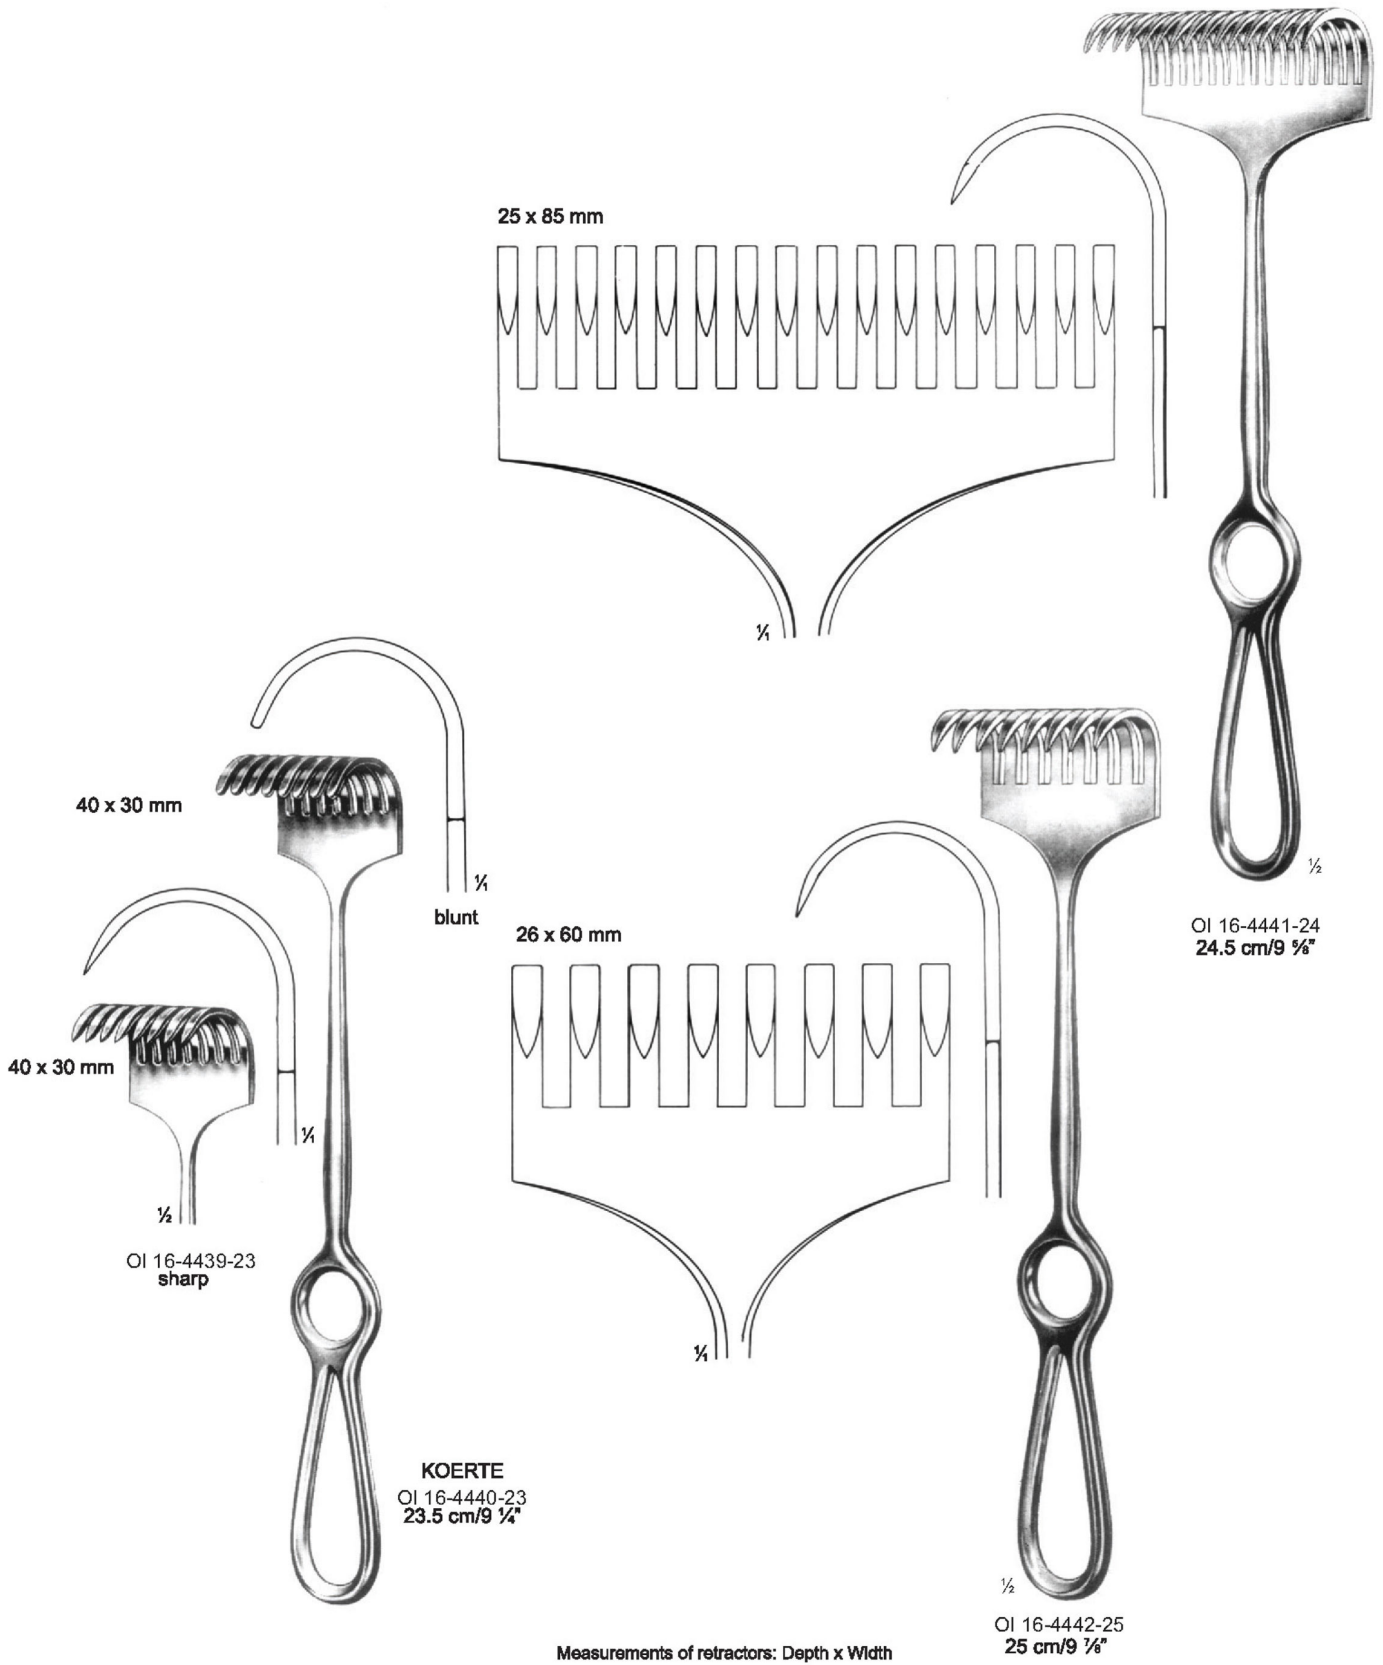

Measurements of retractors: Depth x Width

OI 16-4434-27  
27 cm/10 1/2"

OI 16-4435-25  
40 x 40 mm

OI 16-4436-25  
45 x 50 mm

OI 16-4437-25  
50 x 60 mm

OI 16-4438-25  
70 x 70 mm

**ISRAEL**  
25 cm/9 1/8"

Measurements of retractors: Depth x Width