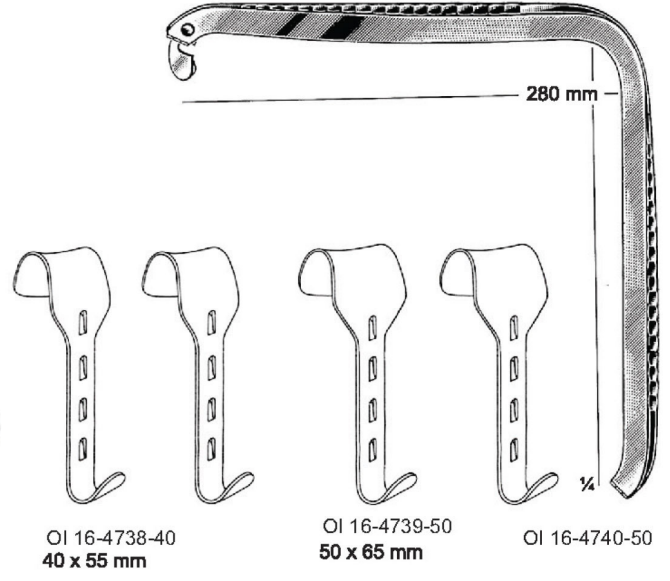

**TURNER-WARWICK**  
 OI 16-4713-33  
 Abdominal retractor, complete  
 consisting of  
 1 frame OI 16-4714-33  
 2 retractor blades of each OI 16-4715-33  
 2 abdominal retractor of each OI 16-4716-33  
 2 abdominal retractor of each OI 16-4717-33  
 2 retractor blade single hooks OI 16-4718-33

OI 16-4719-19  
 malleable  
 76 x 19 mm

OI 16-4720-38  
 malleable  
 102 x 38 mm

OI 16-4721-57  
 malleable  
 89 x 57 mm

OI 16-4722-57  
 malleable  
 114 x 57 mm

OI 16-4723-38  
 51 x 38 mm

OI 16-4724-60  
 76 x 60 mm

OI 16-4725-60  
 89 x 60 mm

OI 16-4726-60  
 114 x 60 mm

OI 16-4727-60  
 13 mm tief  
 13 mm deep

**KIRSCHNER**  
OI 16-4733-00

- OI 16-4734-00 - Kirschner, Abdominal Retractor - complete, consisting of:
- OI 16-4735-00 - 2 Hook-on retractors, 40 x 55 mm
- OI 16-4736-00 - 2 ditto, 50 x 65 mm
- OI 16-44737-00 - Frame only, rigid, 240 x 240 mm