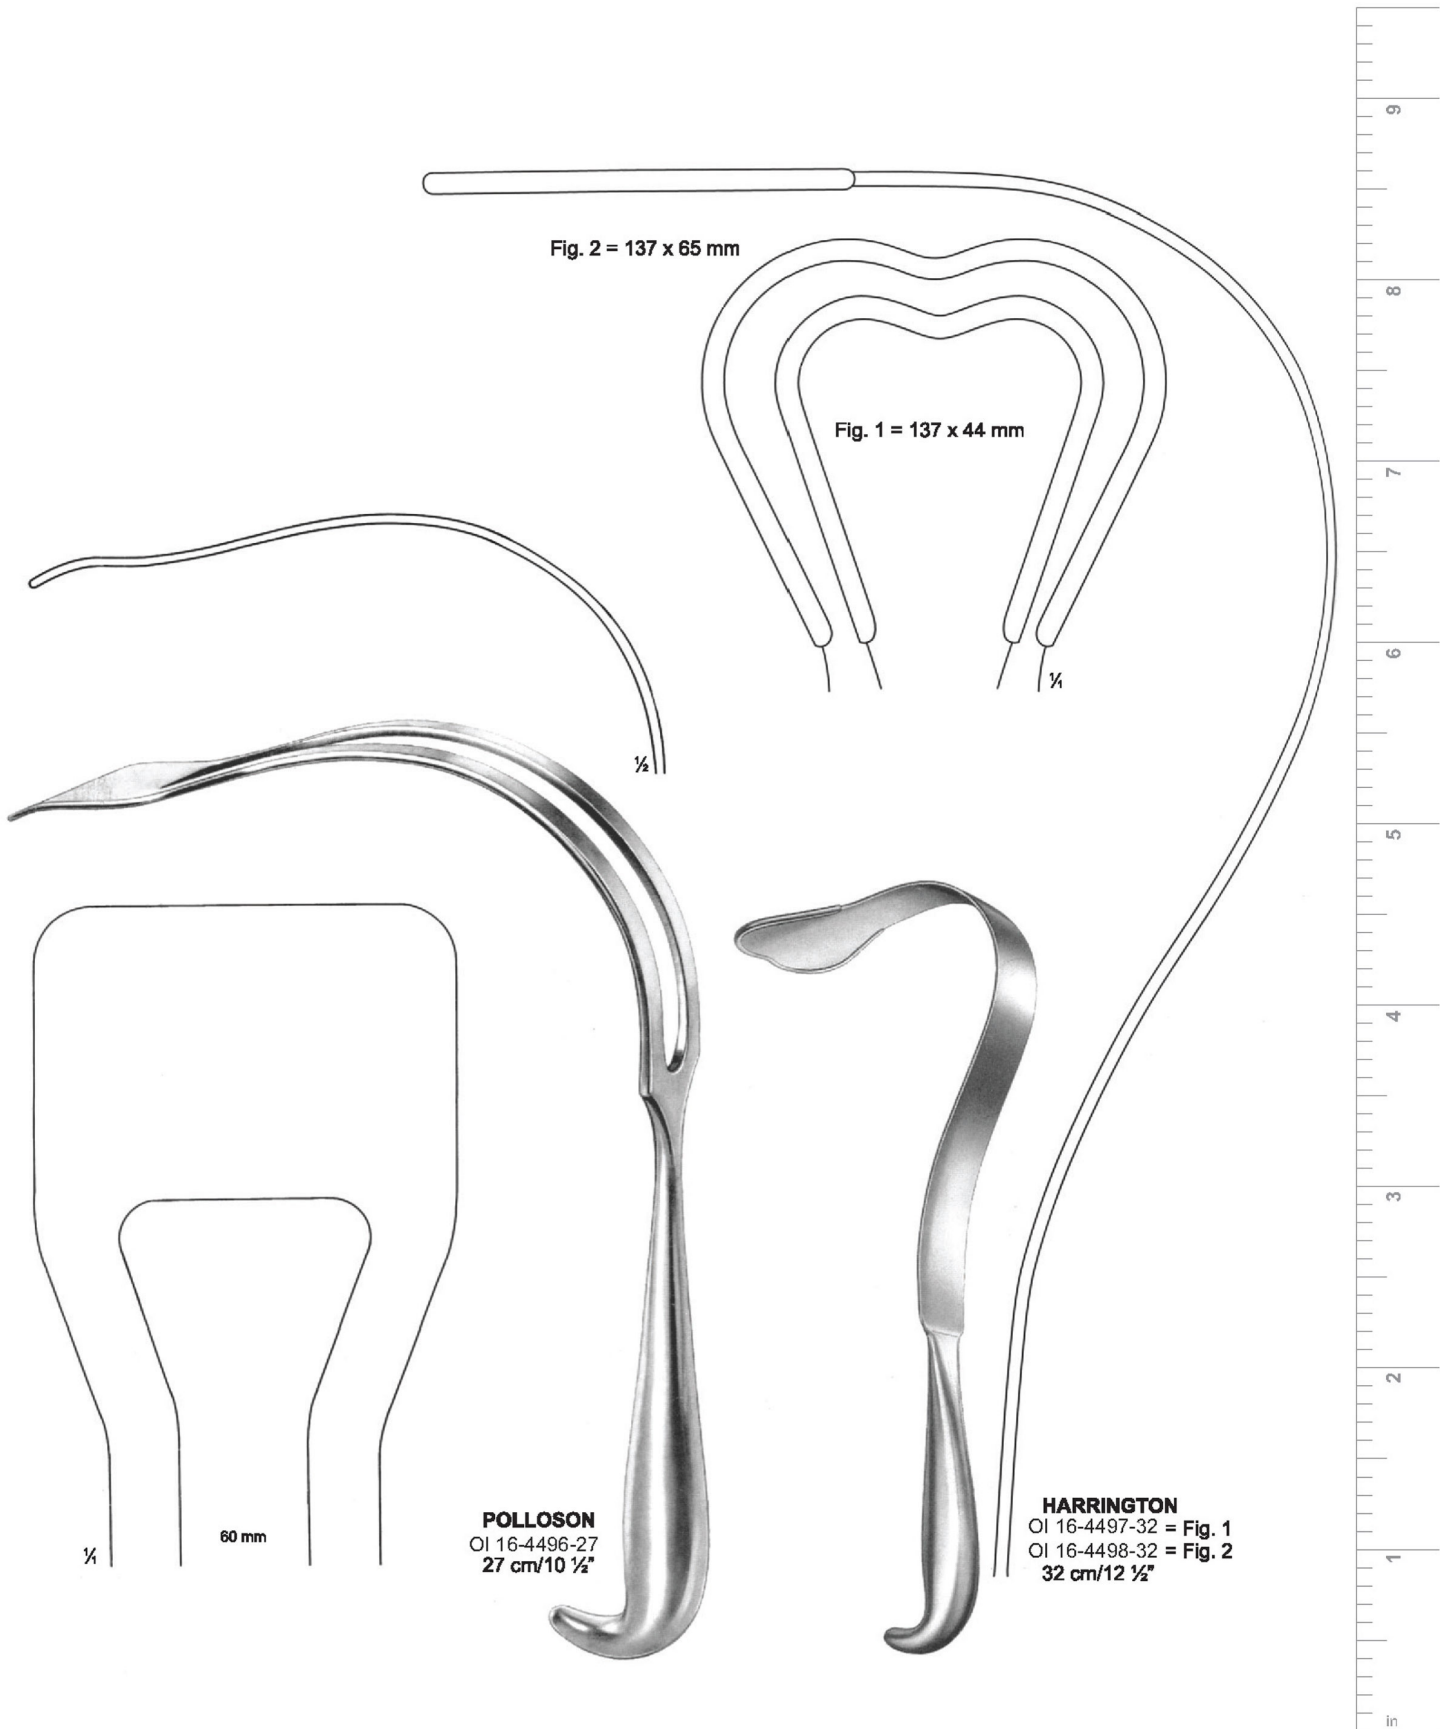

Measurements of retractors: Depth x width

**BRUNNER**  
25 cm/9 7/8"

**BRUNNER**  
25.5 cm/10"

Fig. 2 = 137 x 65 mm

Fig. 1 = 137 x 44 mm

**POLLOSON**  
 OI 16-4496-27  
 27 cm/10 1/2"

**HARRINGTON**  
 OI 16-4497-32 = Fig. 1  
 OI 16-4498-32 = Fig. 2  
 32 cm/12 1/2"