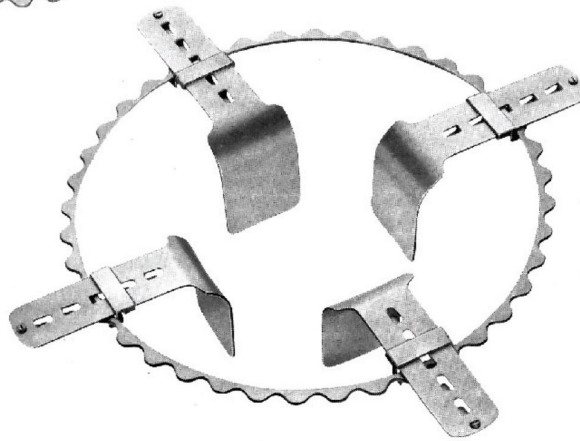

**TURNER-WARWICK**  
 Retractor frame, round  
 OI 16-4711-18 Ø 18 cm/7 1/8"  
 OI 16-4711-23 Ø 23cm/9"  
 OI 16-4711-30 Ø 30.5cm/12"

**TURNER-WARWICK**  
 OI 16-4712-33  
 Retractor frame, oval  
 457 x 330 mm