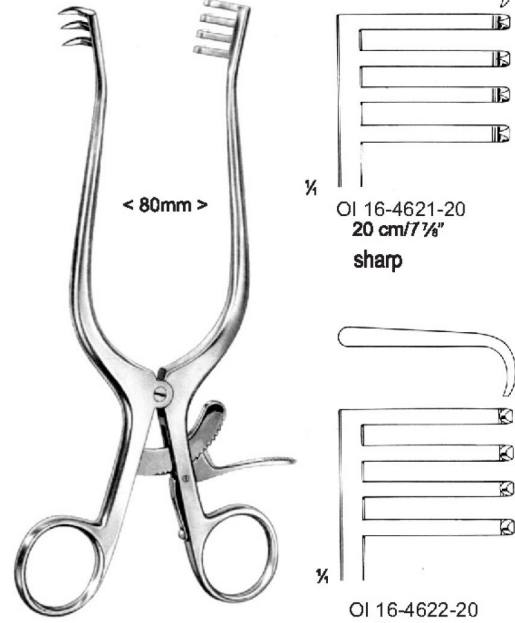

1/2

**PLESTER**

Blunt  
 OI 16-4618-10  
 10.5 cm/4 1/8"

1/2

**MILLIGAN**

Blunt  
 OI 16-4619-13  
 13.5 cm/5 1/8"

Measurements of Retractors : Depth x Width

**ANDERSON - ADSON**  
4 : 4  
OI 16-4620-19  
19 cm/7 1/2"