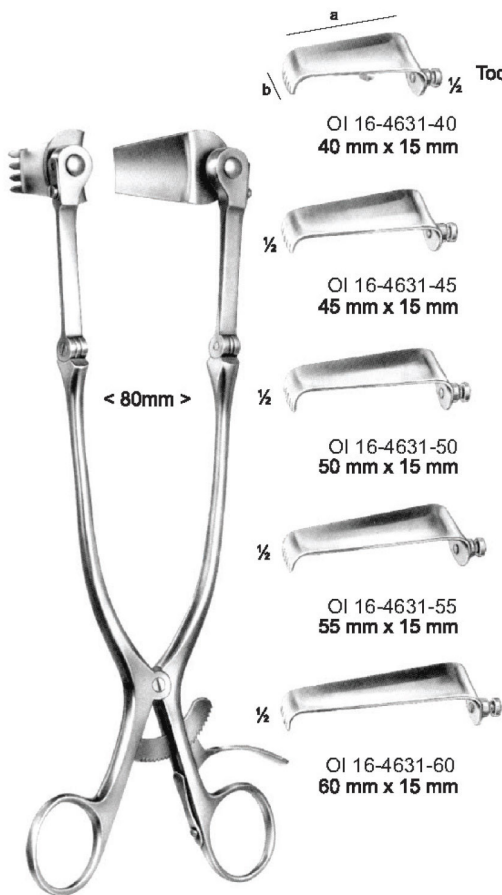

1/2

**PLESTER**

Blunt  
 OI 16-4618-10  
 10.5 cm/4 1/8"

1/2

**MILLIGAN**

Blunt  
 OI 16-4619-13  
 13.5 cm/5 1/8"

Measurements of Retractors : Depth x Width

**ANDERSON - ADSON**  
4 : 4  
OI 16-4620-19  
19 cm/7 1/2"

sharp  
6 : 6 teeth  
OI 16-4625-29  
29 cm/11 1/2"

blunt  
6 : 6 teeth  
OI 16-4626-29  
29 cm/11 1/2"

**WEITLANER-BABY**  
 OI 16-4627-13  
 13.5 cm/5 1/8"

**MOLLISON**  
 OI 16-4628-15  
 15.5 cm/6 1/8"

**CLOWARD**  
 OI 16-4629-25 - Retractor complete (with 2 blades ea.)  
 OI 16-4630-25 - Retractor only  
 25 cm/9 1/4"

**CLOWARD**  
 OI 16-4632-16 - Retractor complete (with 2 blades ea.)  
 OI 16-4633-16 - Retractor only  
 16 cm/6 1/4"