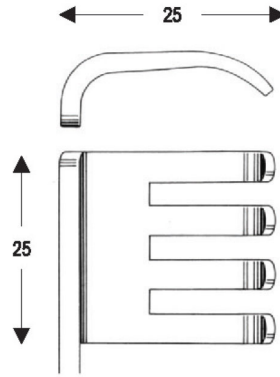

**BECKMANN-EATON**  
 OI 16-4645-32  
 32 cm/12 1/2"  
 7 : 7  
 Sharp

Measurements of retractors: Depth x Width

½

**BECKMAN-ADSON**  
30.5 cm/12"  
4 : 4

OI 16-4646-30  
blunt

¼

OI 16-4647-30  
sharp

OI 16-4648-30  
blunt

¼

OI 16-4649-30  
blunt

OI 16-4650-30  
blunt

28.5 cm/11 1/4"  
 6 : 6

OI 16-4651-28  
 Sharp, long teeth on left side

OI 16-4652-28  
 Sharp, long teeth on right side

**MEYERDING**  
19 cm / 7 1/2"

Measurements of retractors: Depth x Width

Lateral Blade  
 25 x 50 mm

**MARKHAM-MEYERDING**  
 OI 16-4657-18  
 18 cm/7 1/8"

Lateral Blade  
 25 x 50 mm

**MARKHAM-MEYERDING**  
 OI 16-4658-18  
 18 cm/7 1/8"

**HENLEY**  
 16 cm/6 1/4"

OI 16-4659-16  
 19 x 16 mm