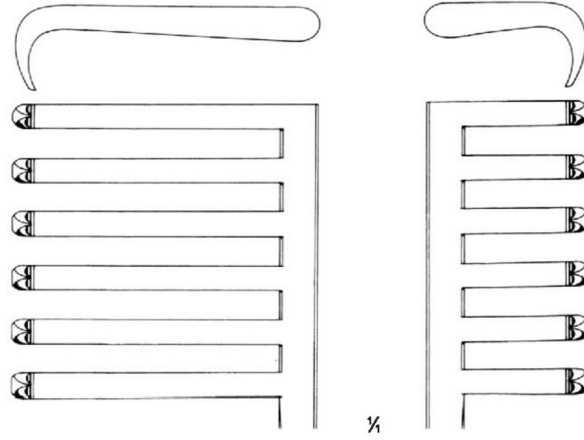

¼

OI 16-4649-30  
blunt

OI 16-4650-30  
blunt

28.5 cm/11 1/4"  
 6 : 6

OI 16-4651-28  
 Sharp, long teeth on left side

OI 16-4652-28  
 Sharp, long teeth on right side

**MEYERDING**  
19 cm / 7 1/2"

Measurements of retractors: Depth x Width

Lateral Blade  
 25 x 50 mm

**MARKHAM-MEYERDING**  
 OI 16-4657-18  
 18 cm/7 1/8"

Lateral Blade  
 25 x 50 mm

**MARKHAM-MEYERDING**  
 OI 16-4658-18  
 18 cm/7 1/8"

**HENLEY**  
 16 cm/6 1/4"

OI 16-4659-16  
 19 x 16 mm