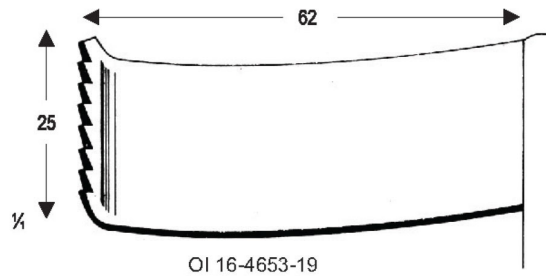

¼

OI 16-4649-30  
blunt

OI 16-4650-30  
blunt

28.5 cm/11 1/4"  
 6 : 6

OI 16-4651-28  
 Sharp, long teeth on left side

OI 16-4652-28  
 Sharp, long teeth on right side

**MEYERDING**  
19 cm / 7 1/2"

Measurements of retractors: Depth x Width