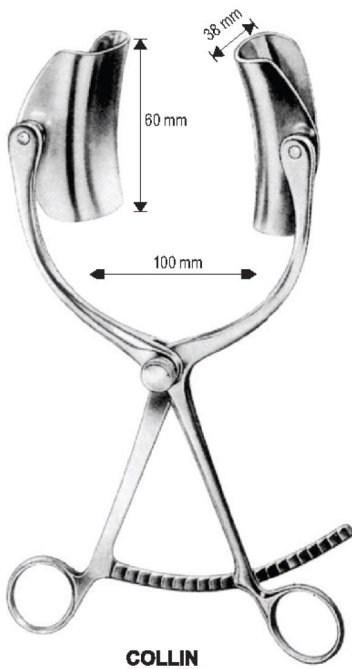

Lateral Blade  
 25 x 50 mm

**MARKHAM-MEYERDING**  
 OI 16-4657-18  
 18 cm/7 1/8"

Lateral Blade  
 25 x 50 mm

**MARKHAM-MEYERDING**  
 OI 16-4658-18  
 18 cm/7 1/8"

**HENLEY**  
 16 cm/6 1/4"

OI 16-4659-16  
 19 x 16 mm

**GELPI-LOKTITE**

- OI 16-4663-09 9 cm/3 1/2"
- OI 16-4663-11 11 cm/4 3/8"
- OI 16-4663-13 13 cm/5 1/8"
- OI 16-4663-14 14 cm/5 1/2"
- OI 16-4663-16 16 cm/6 1/4"
- OI 16-4663-18 18 cm/7 1/8"

**RIGBY**  
OI 16-4664-19  
(Rectum, Vagina)  
19 cm/7 1/2"

OL16-4665-18  
18 cm/7 1/8"

**MAYO-ADAMS**  
 OI 16-4666-16  
 16.5 cm/6 1/2"

**BABY-COLLIN** complete, with 2 pairs of exchangeable blades  
 OI 16-4667-00

**COLLIN**  
 OI 16-4668-38

Measurements see below

**Exchangeable Blades**

<b>COLLIN</b>	
OI 16-4669-38	Lateral Blades 38 x 60 mm / Central Blades 38 x 55 mm
OI 16-4670-38	38 x 80mm / 50 x 75mm

Measurements of retractors: Depth x Width

**Exchangeable Blades**