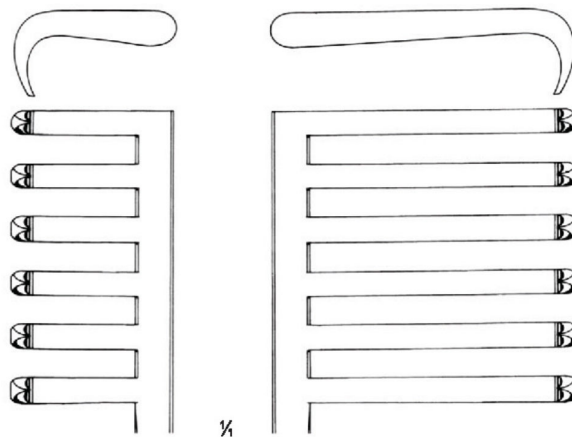

¼

OI 16-4649-30  
blunt

OI 16-4650-30  
blunt

28.5 cm/11 1/4"  
 6 : 6

OI 16-4651-28  
 Sharp, long teeth on left side

OI 16-4652-28  
 Sharp, long teeth on right side

**MEYERDING**  
19 cm / 7 1/2"

Measurements of retractors: Depth x Width

Lateral Blade  
 25 x 50 mm

**MARKHAM-MEYERDING**  
 OI 16-4657-18  
 18 cm/7 1/8"

Lateral Blade  
 25 x 50 mm

**MARKHAM-MEYERDING**  
 OI 16-4658-18  
 18 cm/7 1/8"

**HENLEY**  
 16 cm/6 1/4"

OI 16-4659-16  
 19 x 16 mm