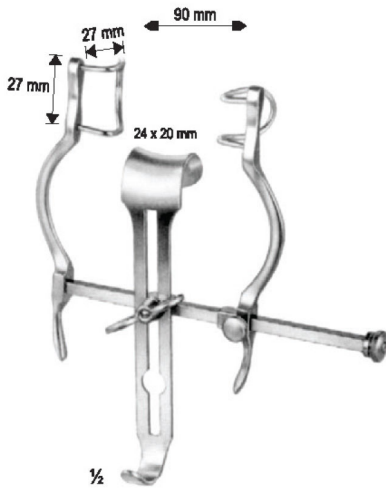

**BALFOUR**  
 OI 16-4681-20  
 20 cm / 7 7/8"

**BALFOUR**  
 OI 16-4682-20

**BALFOUR**  
 OI 16-4683-00

Centre Blade only

**BALFOUR**  
 OI 16-4684-45 = 45 X 80 mm  
 OI 16-4684-70 = 70 X 85 mm  
 OI 16-4684-80 = 80 X 90 mm

Measurements of retractors: Depth x Width

**GOSSET-BABY**  
OI 16-4685-12  
12.5 cm/4 1/8"

**GOSSET**  
OI 16-4686-12

**GOSSET**  
OI 16-4687-16  
16.5 cm/6 1/2"

**GOSSET**  
OI 16-4688-18  
18.5 cm/7 1/4"

**BALFOUR-BABY**  
OI 16-4689-12  
12.5 cm/4 1/8"

**BALFOUR**  
OI 16-4690-20  
20 cm/7 1/8"

Measurements of retractors: Depth x Width

**SEMM**

OI 16-4648-57

**Complete**

- 1 x OI 16-4698-57
- 2 x OI 16-4699-57
- 1 x OI 16-4700-57
- 1 x OI 16-4701-57
- 1 x OI 16-4702-57
- 1 x OI 16-4703-57