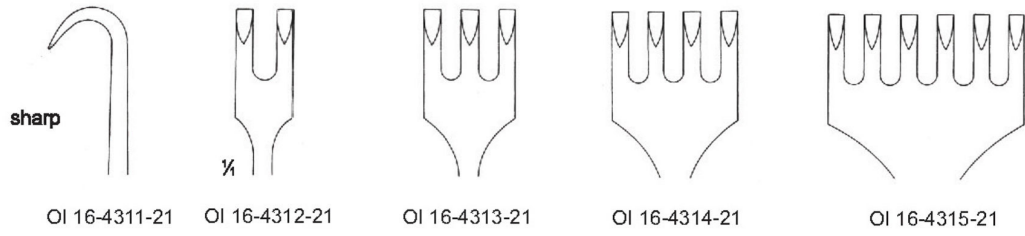

VOLKMANN
21.5 cm/8 1/2"