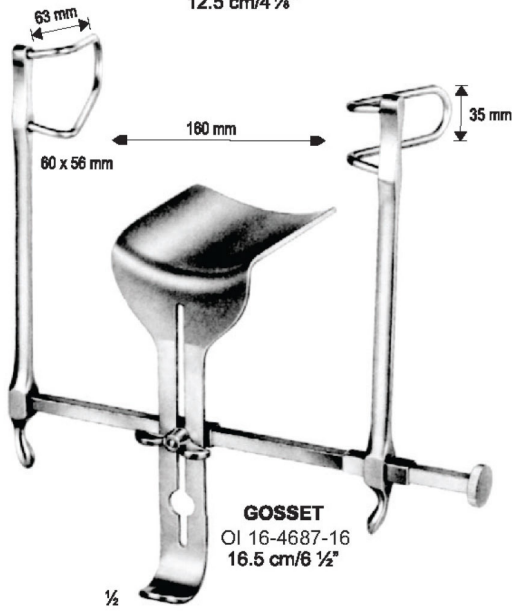

**BALFOUR**  
 OI 16-4681-20  
 20 cm / 7 7/8"

**BALFOUR**  
 OI 16-4682-20

**BALFOUR**  
 OI 16-4683-00

Centre Blade only

**BALFOUR**  
 OI 16-4684-45 = 45 X 80 mm  
 OI 16-4684-70 = 70 X 85 mm  
 OI 16-4684-80 = 80 X 90 mm

Measurements of retractors: Depth x Width

**GOSSET-BABY**  
OI 16-4685-12  
12.5 cm/4 1/8"

**GOSSET**  
OI 16-4686-12

**GOSSET**  
OI 16-4687-16  
16.5 cm/6 1/2"

**GOSSET**  
OI 16-4688-18  
18.5 cm/7 1/4"

**BALFOUR-BABY**  
OI 16-4689-12  
12.5 cm/4 1/8"

**BALFOUR**  
OI 16-4690-20  
20 cm/7 1/8"

Measurements of retractors: Depth x Width

**SEMM**

OI 16-4648-57

**Complete**

- 1 x OI 16-4698-57
- 2 x OI 16-4699-57
- 1 x OI 16-4700-57
- 1 x OI 16-4701-57
- 1 x OI 16-4702-57
- 1 x OI 16-4703-57