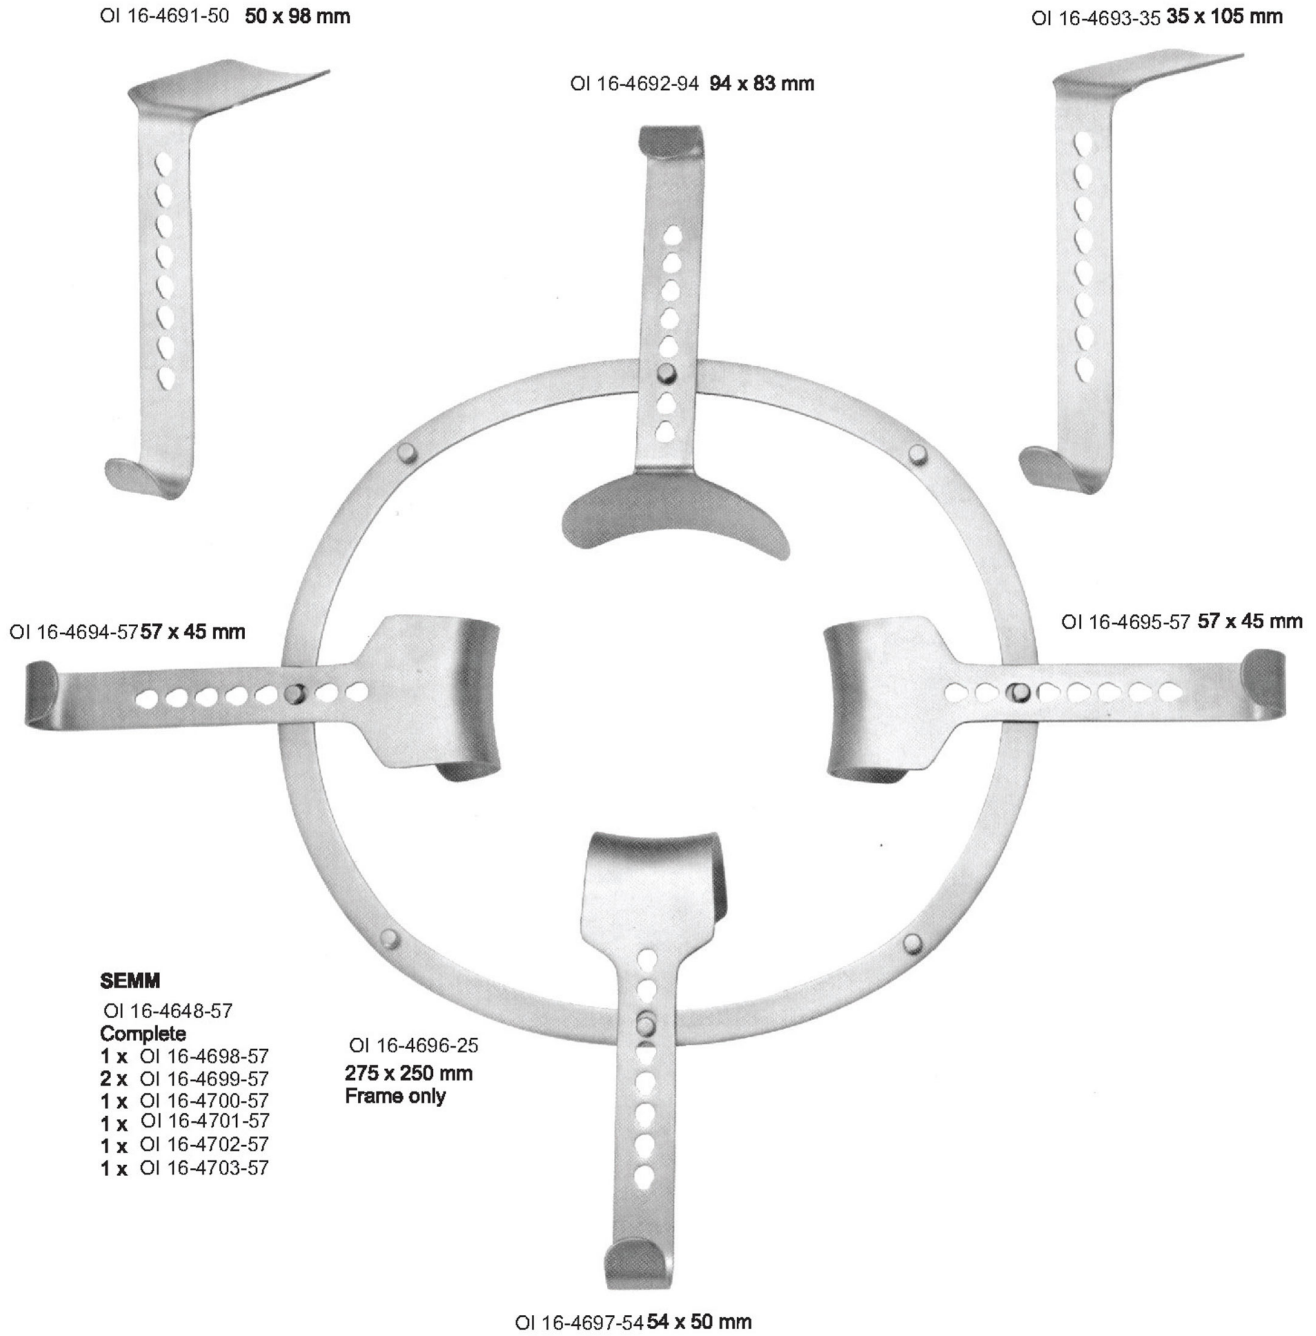

SEMM

OI 16-4648-57

Complete

- 1 x OI 16-4698-57
- 2 x OI 16-4699-57
- 1 x OI 16-4700-57
- 1 x OI 16-4701-57
- 1 x OI 16-4702-57
- 1 x OI 16-4703-57

Measurements of retractors: Depth x Width