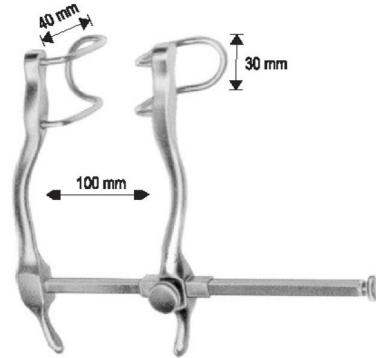

**BALFOUR**  
 OI 16-4681-20  
 20 cm / 7 7/8"

**BALFOUR**  
 OI 16-4682-20

**BALFOUR**  
 OI 16-4683-00

Centre Blade only

**BALFOUR**  
 OI 16-4684-45 = 45 X 80 mm  
 OI 16-4684-70 = 70 X 85 mm  
 OI 16-4684-80 = 80 X 90 mm

Measurements of retractors: Depth x Width

**GOSSET-BABY**  
OI 16-4685-12  
12.5 cm/4 1/8"

**GOSSET**  
OI 16-4686-12

**GOSSET**  
OI 16-4687-16  
16.5 cm/6 1/2"

**GOSSET**  
OI 16-4688-18  
18.5 cm/7 1/4"