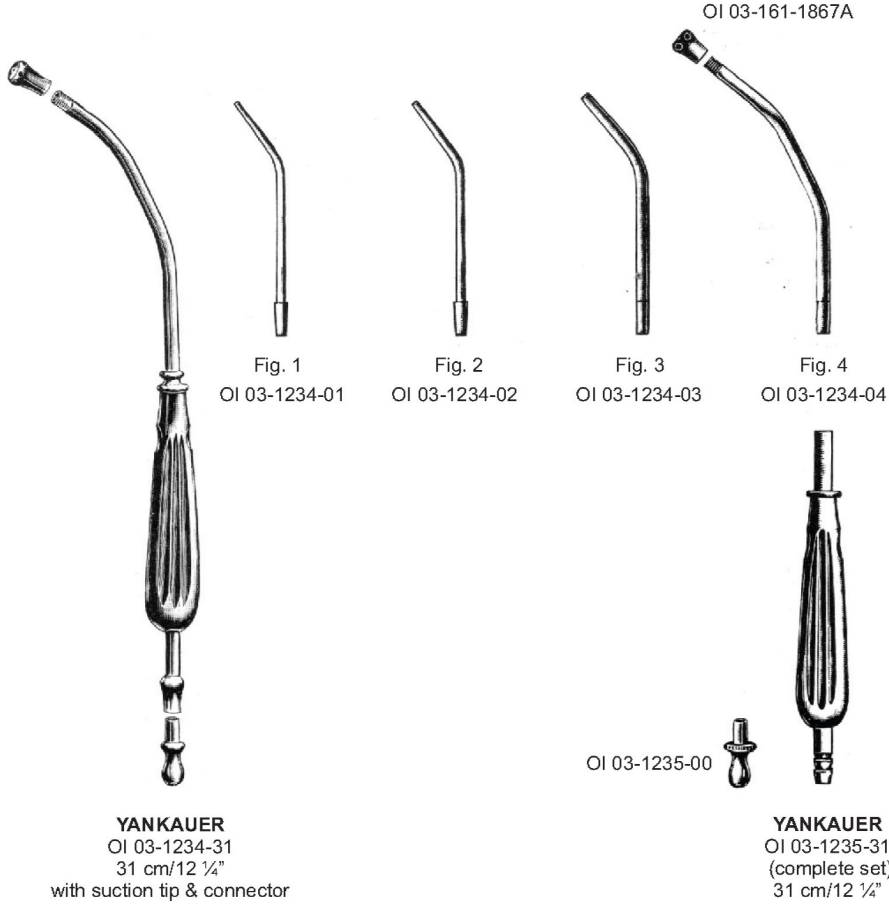

OI 03-1227-03  
 Fig. 3  
 for women  
 110 mm

OI 03-1227-04  
 Fig. 4  
 for men  
 130 mm

fiber optic

OI 03-1228-00  
 Battery handle (without batteries)  
 with halogen bulb and green ring

OI 03-1229-00  
 Battery handle (without batteries)  
 with halogen bulb and green ring

OI 03-1230-00  
 Spare bulb  
 Krypton 2.5 V

OI 03-1231-00  
 Spare bulb  
 Xenon 2.5 V

OI 03-1232-00  
 Spare bulb  
 Halogen 2.5 V

MAGILL

**POOLE**  
OI 03-1236-24  
24 cm/9 1/2"  
10 Ø

**POOLE**  
OI 03-1237-25  
25 cm/9 7/8"  
8 Ø

**ADSON**  
 OI 03-1238-21  
 21 cm/8 1/4"  
 4mm Ø

**PLESTER**  
 OI 03-1239-01 1.5mm Ø  
 OI 03-1239-02 2.0mm Ø  
 OI 03-1239-03 2.5mm Ø  
 OI 03-1239-04 3.0mm Ø  
 19.5 cm/7 3/4"

Charr.  
 6 OI 03-1240-06  
 8 OI 03-1240-08  
 10 OI 03-1240-10  
 12 OI 03-1240-12

**NELSON**  
21 cm/8 1/4"

Fig. 1  
OI 03-1249-01

Fig. 2  
OI 03-1249-02

Fig. 3  
OI 03-1249-03

Fig. 4  
OI 03-1249-04

**BUELAU**  
OI 03-1250-24  
24 cm/9 1/2"  
8.0 mm Ø

**PEAN**  
 OI 03-1251-13  
 13.5mm Ø