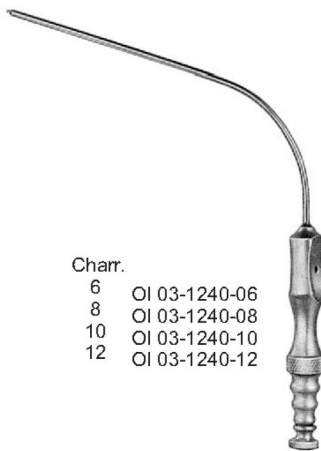

OI 03-1227-03  
 Fig. 3  
 for women  
 110 mm

OI 03-1227-04  
 Fig. 4  
 for men  
 130 mm

fiber optic

OI 03-1228-00  
 Battery handle (without batteries)  
 with halogen bulb and green ring

OI 03-1229-00  
 Battery handle (without batteries)  
 with halogen bulb and green ring

OI 03-1230-00  
 Spare bulb  
 Krypton 2.5 V

OI 03-1231-00  
 Spare bulb  
 Xenon 2.5 V

OI 03-1232-00  
 Spare bulb  
 Halogen 2.5 V

MAGILL

**POOLE**  
OI 03-1236-24  
24 cm/9 1/2"  
10 Ø

**POOLE**  
OI 03-1237-25  
25 cm/9 7/8"  
8 Ø

**ADSON**  
 OI 03-1238-21  
 21 cm/8 1/4"  
 4mm Ø

**PLESTER**  
 OI 03-1239-01 1.5mm Ø  
 OI 03-1239-02 2.0mm Ø  
 OI 03-1239-03 2.5mm Ø  
 OI 03-1239-04 3.0mm Ø  
 19.5 cm/7 3/4"

Charr.  
 6 OI 03-1240-06  
 8 OI 03-1240-08  
 10 OI 03-1240-10  
 12 OI 03-1240-12

**NELSON**  
21 cm/8 1/4"

Fig. 1  
OI 03-1249-01

Fig. 2  
OI 03-1249-02

Fig. 3  
OI 03-1249-03

Fig. 4  
OI 03-1249-04

**BUELAU**  
OI 03-1250-24  
24 cm/9 1/2"  
8.0 mm Ø

**PEAN**  
 OI 03-1251-13  
 13.5mm Ø