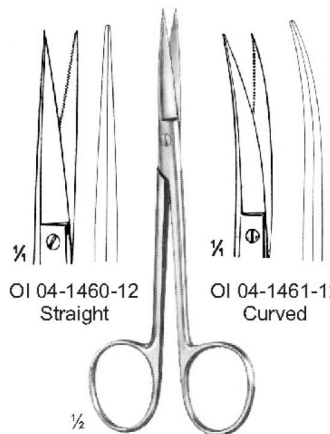

OI 04-1434-10
 10 cm/3 7/8"
 saw edge

BEEBEE
 10.5 cm/4 1/8"

OI 04-1441-12
 12 cm/4 3/4"
 saw edge

OI 04-1442-10
 10.5 cm/4 1/8"
 saw edge

OI 04-1443-15
 15.5 cm/6 1/8"
 saw edge

HARVEY
 OI 04-1444-12
 12.5 cm/4 7/8"

12 cm/4 3/4"

OI 04-1445-12
 Straight
 Sharp/Blunt

OI 04-1446-12
 Straight
 Sharp/Sharp

OI 04-1447-12
 Curved
 Sharp/Blunt

OI 04-1448-12
 Curved
 Sharp/Sharp

Fine Scissors

GOLDMANN-FOX
 13 cm/5 1/8"

OI 04-1449-13
 Straight

OI 04-1450-13
 Curved

OI 04-1451-13
 Straight

OI 04-1452-13
 Curved

Toothed Blades

QUINBY
OI 04-1453-12
12.5 cm/4 1/4"

NEUMANN
OI 04-1454-12
12 cm/4 3/4"

OI 04-1455-08
8 cm/3 1/4"
delicate

LOCKLIN
OI 04-1456-16
16 cm/6 1/4"

LOCKLIN
OI 04-1457-16
16 cm/6 1/4"

OI 04-1458-12
Straight

WAGNER
12 cm/4 3/4"

OI 04-1460-12
Straight

WAGNER
12 cm/4 3/4"
Saw edge

REYNOLDS
Straight
OI 04-1462-14 14.5 cm/5 3/4"
OI 04-1462-15 15.5 cm/6 1/4"
OI 04-1462-17 17.5 cm/6 7/8"
OI 04-1462-18 18.0 cm/7 1/8"