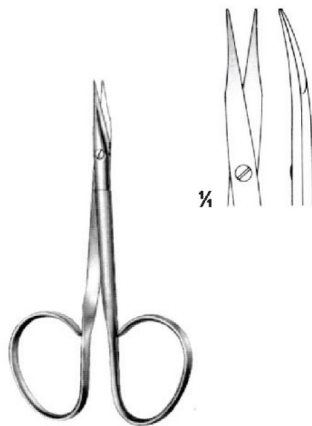

SCHOEMAKER-LOTH
 OI 04-1411-13
 13 cm/5 1/8"

EISELSBERG
 OI 04-1412-12
 12 cm/4 3/4"

NORTHBENT
 OI 04-1413-09 9 cm/3 1/2"
 OI 04-1413-12 12.5 cm/4 7/8"

NAIL SPLITTING SCISSORS
 OI 04-1414-13 13 cm/5 1/8"
 OI 04-1414-15 15 cm/5 7/8"

KAYE (TOOTHED)
 OI 04-1415-18
 18.5 cm/7 1/4"

ASTON (TOOTHED)
 OI 04-1416-17
 17 cm/6 3/4"

OI 04-1417-12
 12.5 cm/4 1/8"

GORNEY (TOOTHED)

OI 04-1417-19
 19.5 cm/7 1/2"

OI 04-1418-19
 19.5 cm/7 1/2"

KAYE
 OI 04-1419-11
 11 cm/4 3/8"

SALYER
 OI 04-1420-10
 10 cm/3 1/8"

SALYER
 OI 04-1421-09
 9.5 cm/3 3/4"

SCISSORS

IRIS

	Straight	Curved
9 cm/3 1/2"	OI 04-1422-09	OI 04-1423-09
10.5 cm/4 1/8"	OI 04-1422-10	OI 04-1423-10
11.5 cm/4 1/2"	OI 04-1422-11	OI 04-1423-11