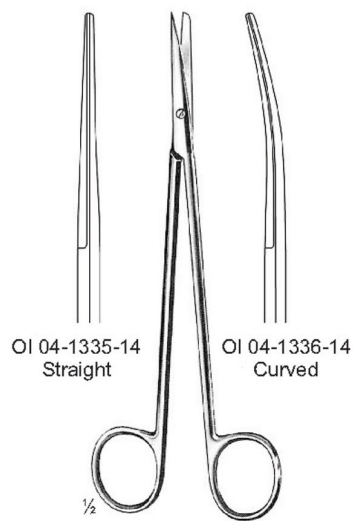

KELLY

OI 04-1327-16
 16 cm/6 1/4"

OI 04-1327-18
 18 cm/7 1/8"
 Straight

OI 04-1328-16
 16 cm/6 1/4"

OI 04-1328-18
 18 cm/7 1/8"
 Curved

DOYEN
 17.5 cm/6 7/8"

OI 04-1329-17
 Straight

OI 04-1330-17
 Curved

METZENBAUM BABY
 OI 04-1331-11
 11.5 cm/4 1/2"
 Straight

OI 04-1332-11
 Curved

METZENBAUM
 14.5 cm/5 3/4"
 blunt/blunt

OI 04-1333-14
 Straight

OI 04-1334-14
 Curved

METZENBAUM
 14.5 cm/5 3/4"
 sharp/blunt

OI 04-1335-14
 Straight

OI 04-1336-14
 Curved

METZENBAUM
 14.5 cm/5 3/4"
 sharp/sharp

OI 04-1337-14
 Straight

OI 04-1338-14
 Curved

METZENBAUM-NELSON
blunt/blunt

METZENBAUM-NELSON
sharp/blunt

METZENBAUM-NELSON
sharp/sharp

OI 04-1345-15
15 cm/5 7/8"
Straight