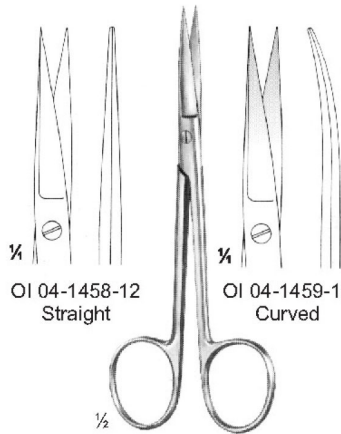

OI 04-1434-10
 10 cm/3 7/8"
 saw edge

BEEBEE
 10.5 cm/4 1/8"

OI 04-1441-12
 12 cm/4 3/4"
 saw edge

OI 04-1442-10
 10.5 cm/4 1/8"
 saw edge

OI 04-1443-15
 15.5 cm/6 1/8"
 saw edge

HARVEY
 OI 04-1444-12
 12.5 cm/4 7/8"

12 cm/4 3/4"

OI 04-1445-12
 Straight
 Sharp/Blunt

OI 04-1446-12
 Straight
 Sharp/Sharp

OI 04-1447-12
 Curved
 Sharp/Blunt

OI 04-1448-12
 Curved
 Sharp/Sharp

Fine Scissors

GOLDMANN-FOX
 13 cm/5 1/8"

OI 04-1449-13
 Straight

OI 04-1450-13
 Curved

OI 04-1451-13
 Straight

OI 04-1452-13
 Curved

Toothed Blades

QUINBY
OI 04-1453-12
12.5 cm/4 1/4"

NEUMANN
OI 04-1454-12
12 cm/4 3/4"

OI 04-1455-08
8 cm/3 1/4"
delicate

LOCKLIN
OI 04-1456-16
16 cm/6 1/4"

LOCKLIN
OI 04-1457-16
16 cm/6 1/4"

OI 04-1458-12
Straight

WAGNER
12 cm/4 3/4"

OI 04-1460-12
Straight

WAGNER
12 cm/4 3/4"
Saw edge

REYNOLDS
Straight
OI 04-1462-14 14.5 cm/5 3/4"
OI 04-1462-15 15.5 cm/6 1/4"
OI 04-1462-17 17.5 cm/6 7/8"
OI 04-1462-18 18.0 cm/7 1/8"