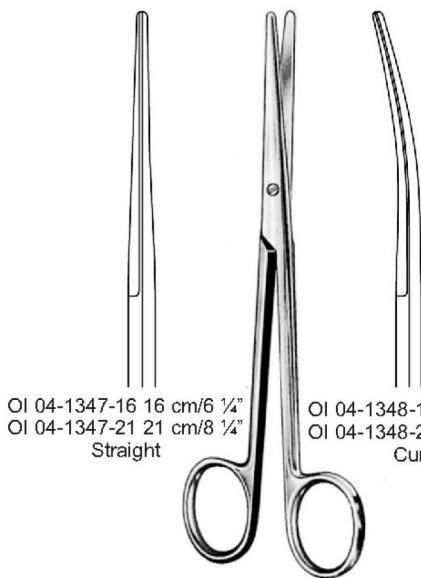

OI 04-1347-16 16 cm/6 1/4"
OI 04-1347-21 21 cm/8 1/4"
Straight

OI 04-1348-16 16 cm/6 1/4"
OI 04-1348-21 21 cm/8 1/4"
Curved

LEXER