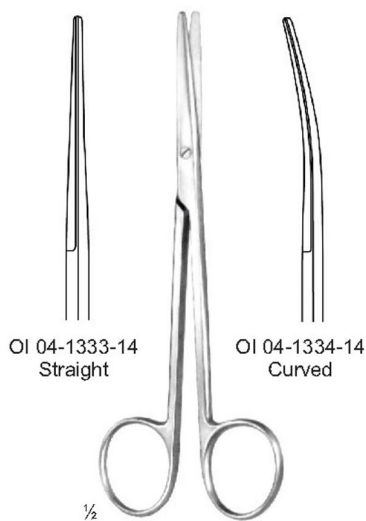

KELLY

OI 04-1327-16
 16 cm/6 1/4"

OI 04-1327-18
 18 cm/7 1/8"
 Straight

OI 04-1328-16
 16 cm/6 1/4"

OI 04-1328-18
 18 cm/7 1/8"
 Curved

DOYEN
 17.5 cm/6 7/8"

OI 04-1329-17
 Straight

OI 04-1330-17
 Curved

METZENBAUM BABY
 OI 04-1331-11
 11.5 cm/4 1/2"
 Straight

OI 04-1332-11
 Curved

METZENBAUM
 14.5 cm/5 3/4"
 blunt/blunt

OI 04-1333-14
 Straight

OI 04-1334-14
 Curved

METZENBAUM
 14.5 cm/5 3/4"
 sharp/blunt

OI 04-1335-14
 Straight