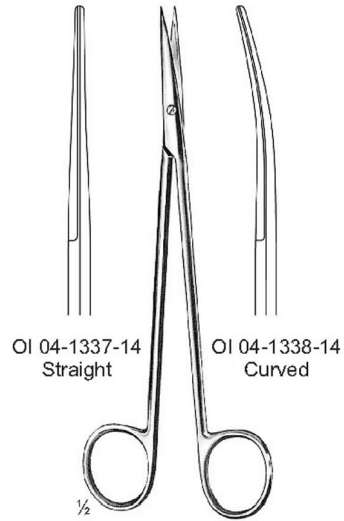

KELLY

OI 04-1327-16
 16 cm/6 1/4"

OI 04-1327-18
 18 cm/7 1/8"
 Straight

OI 04-1328-16
 16 cm/6 1/4"

OI 04-1328-18
 18 cm/7 1/8"
 Curved

DOYEN
 17.5 cm/6 7/8"

OI 04-1329-17
 Straight

OI 04-1330-17
 Curved

METZENBAUM BABY
 OI 04-1331-11
 11.5 cm/4 1/2"
 Straight

OI 04-1332-11
 Curved

METZENBAUM
 14.5 cm/5 3/4"
 blunt/blunt

OI 04-1333-14
 Straight

OI 04-1334-14
 Curved

METZENBAUM
 14.5 cm/5 3/4"
 sharp/blunt

OI 04-1335-14
 Straight

OI 04-1336-14
 Curved

METZENBAUM
 14.5 cm/5 3/4"
 sharp/sharp

OI 04-1337-14
 Straight

OI 04-1338-14
 Curved

METZENBAUM-NELSON
blunt/blunt

METZENBAUM-NELSON
sharp/blunt

METZENBAUM-NELSON
sharp/sharp

OI 04-1345-15
15 cm/5 7/8"
Straight