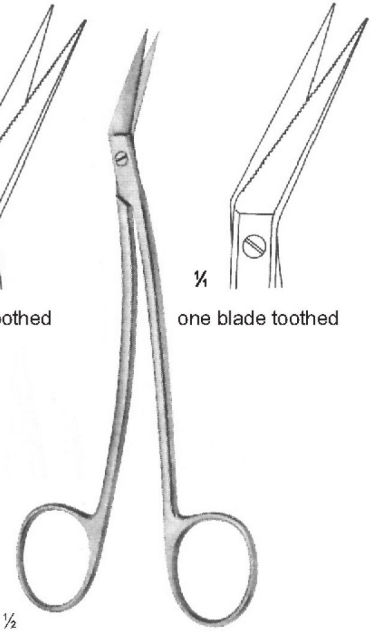

12 cm/4 3/4"

OI 04-1445-12
 Straight
 Sharp/Blunt

OI 04-1446-12
 Straight
 Sharp/Sharp

OI 04-1447-12
 Curved
 Sharp/Blunt

OI 04-1448-12
 Curved
 Sharp/Sharp

Fine Scissors

GOLDMANN-FOX
 13 cm/5 1/8"

OI 04-1449-13
 Straight

OI 04-1450-13
 Curved

OI 04-1451-13
 Straight

OI 04-1452-13
 Curved

Toothed Blades

QUINBY
OI 04-1453-12
12.5 cm/4 1/4"

NEUMANN
OI 04-1454-12
12 cm/4 3/4"

OI 04-1455-08
8 cm/3 1/4"
delicate

LOCKLIN
OI 04-1456-16
16 cm/6 1/4"

LOCKLIN
OI 04-1457-16
16 cm/6 1/4"

OI 04-1458-12
Straight

WAGNER
12 cm/4 3/4"

OI 04-1460-12
Straight

WAGNER
12 cm/4 3/4"
Saw edge

REYNOLDS
Straight
OI 04-1462-14 14.5 cm/5 3/4"
OI 04-1462-15 15.5 cm/6 1/4"
OI 04-1462-17 17.5 cm/6 7/8"
OI 04-1462-18 18.0 cm/7 1/8"