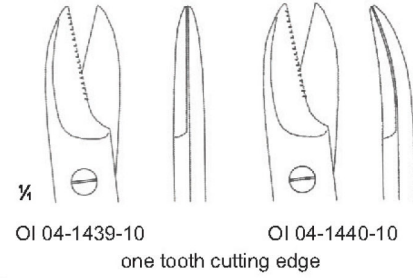

IRIS-FINE

OI 04-1424-11
 11.5 cm/4 1/2"

IRIS-FINE

OI 04-1425-11
 11.5 cm/4 1/2"
 angled

Pointed

curved
 OI 04-1427-11

Blunt

straight
 OI 04-1428-11

straight
 OI 04-1426-11

curved
 OI 04-1429-11

STEVENS-TENOTOMY
 11.5 cm/4 1/2"

OI 04-1430-11
 Straight

OI 04-1431-11
 Curved

STRABISMUS
 11.5 cm/4 1/2"

ENUCLEATION
 OI 04-1432-11
 11 cm/4 3/8"

UNIVERSAL
 OI 04-1433-12
 12 cm/4 3/4"
 one saw edge

OI 04-1434-10
 10 cm/3 7/8"
 saw edge

BEEBEE
 10.5 cm/4 1/8"

OI 04-1441-12
 12 cm/4 3/4"
 saw edge

OI 04-1442-10
 10.5 cm/4 1/8"
 saw edge

OI 04-1443-15
 15.5 cm/6 1/8"
 saw edge

HARVEY
 OI 04-1444-12
 12.5 cm/4 7/8"