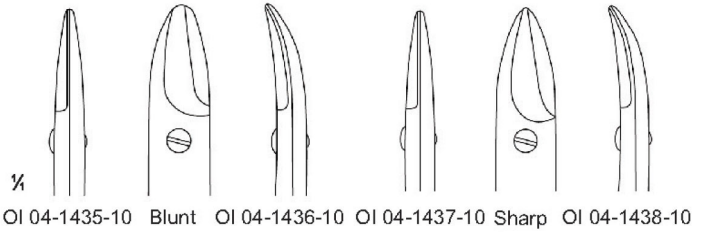

IRIS-FINE

OI 04-1424-11
 11.5 cm/4 1/2"

IRIS-FINE

OI 04-1425-11
 11.5 cm/4 1/2"
 angled

Pointed

curved
 OI 04-1427-11

Blunt

straight
 OI 04-1428-11

straight
 OI 04-1426-11

curved
 OI 04-1429-11

STEVENS-TENOTOMY
 11.5 cm/4 1/2"

OI 04-1430-11
 Straight

OI 04-1431-11
 Curved

STRABISMUS
 11.5 cm/4 1/2"

ENUCLEATION
 OI 04-1432-11
 11 cm/4 3/8"

UNIVERSAL
 OI 04-1433-12
 12 cm/4 3/4"
 one saw edge

OI 04-1434-10
 10 cm/3 7/8"
 saw edge

BEEBEE
 10.5 cm/4 1/8"

OI 04-1441-12
 12 cm/4 3/4"
 saw edge

OI 04-1442-10
 10.5 cm/4 1/8"
 saw edge

OI 04-1443-15
 15.5 cm/6 1/8"
 saw edge

HARVEY
 OI 04-1444-12
 12.5 cm/4 7/8"