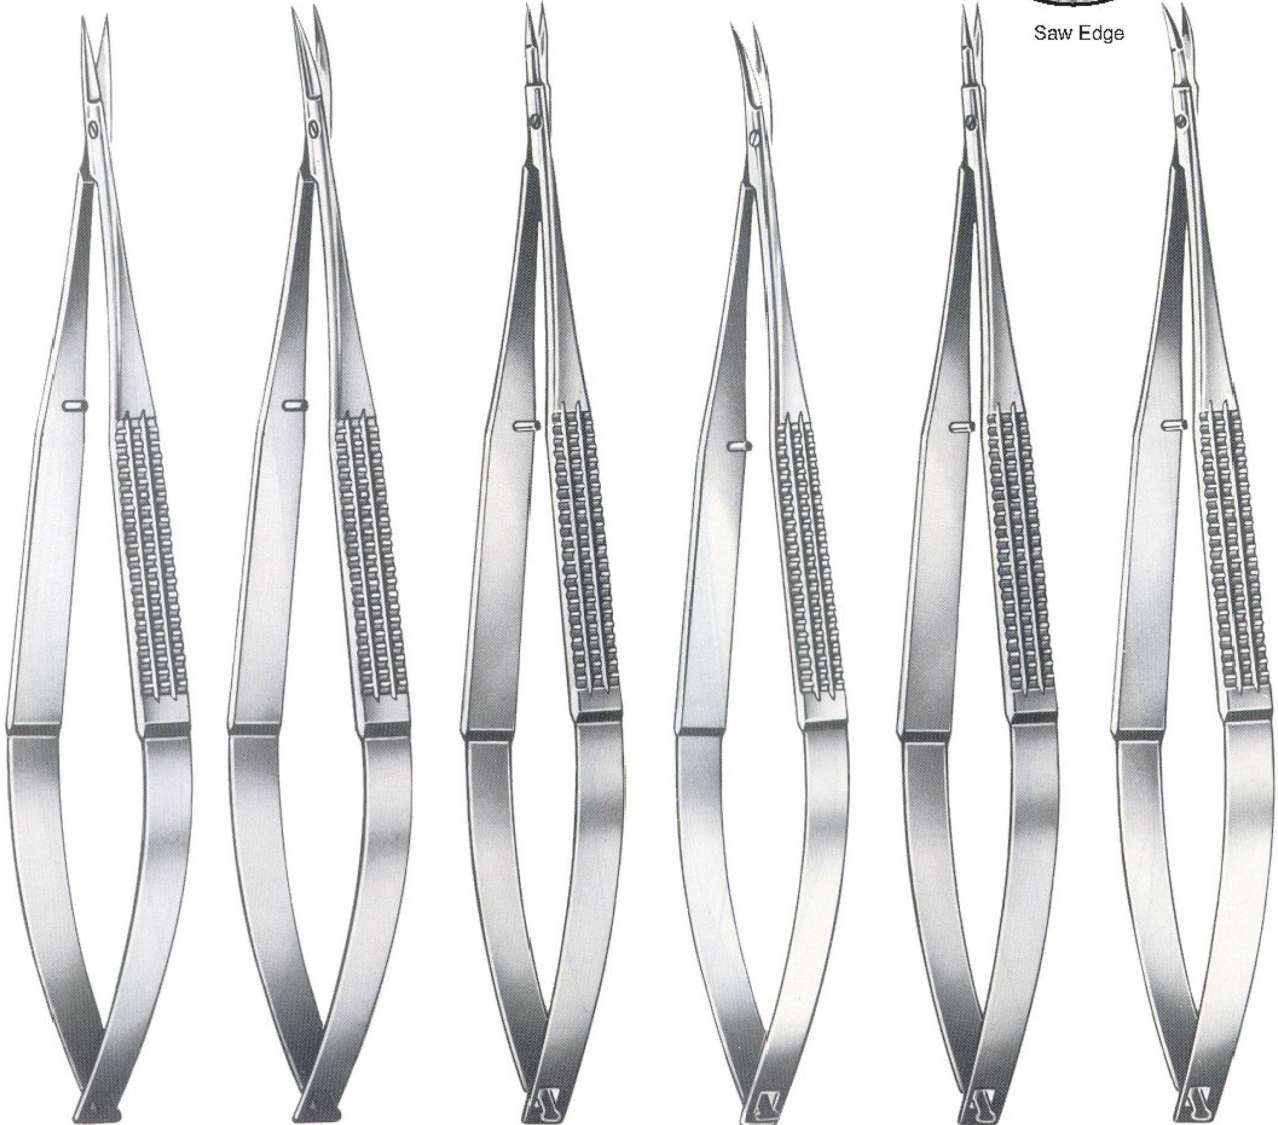

CASTROVIEJO
OI 04-1499-11
11.5 cm/4½"

TROUTMANN-CASTROVIEJO
OI 04-1500-10
10.5 cm/4¼"

TROUTMANN-CASTROVIEJO
OI 04-1501-10
10.5 cm/4¼"

Straight
OI 04-1502-14
OI 04-1502-18

Curved
OI 04-1503-14
OI 04-1503-18

14.5 cm/5¾"
18.0 cm/7"

Saw Edge

Straight
 OI 04-1504-16
 16cm/6¼"

Curved
 OI 04-1505-16
 16cm/6¼"

Straight
 OI 04-1506-16
 16cm/6¼"

Curved
 OI 04-1507-16
 16cm/6¼"

MILLESI
 Straight
 OI 04-1508-16
 16cm/6¼"

MILLESI
 Curved
 OI 04-1509-16
 16cm/6¼"

Straight
OI 04-1510-14
14.5cm/5¾"

Curved
OI 04-1511-14
14.5cm/5¾"

Dissecting Scissors

Curved
OI 04-1512-14
14.5cm/5¾"