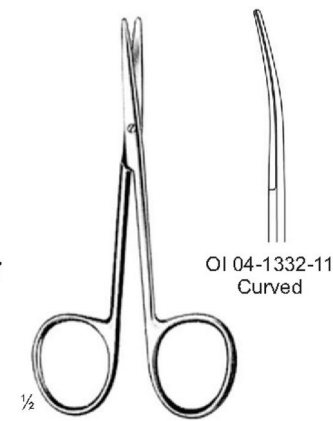

KELLY

OI 04-1327-16
 16 cm/6 1/4"

OI 04-1327-18
 18 cm/7 1/8"
 Straight

OI 04-1328-16
 16 cm/6 1/4"

OI 04-1328-18
 18 cm/7 1/8"
 Curved

DOYEN
 17.5 cm/6 7/8"

OI 04-1329-17
 Straight

OI 04-1330-17
 Curved

METZENBAUM BABY
 OI 04-1331-11
 11.5 cm/4 1/2"
 Straight

OI 04-1332-11
 Curved

METZENBAUM
 14.5 cm/5 3/4"
 blunt/blunt

OI 04-1333-14
 Straight

OI 04-1334-14
 Curved

METZENBAUM
 14.5 cm/5 3/4"
 sharp/blunt

OI 04-1335-14
 Straight