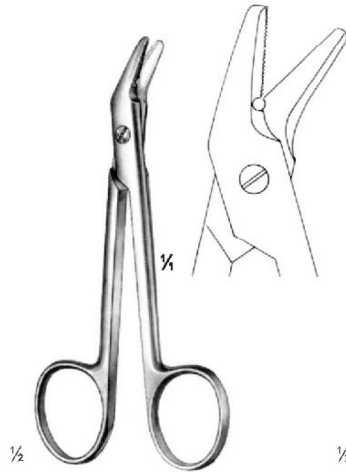

straight
 OI 04-1426-11

curved
 OI 04-1429-11

STEVENS-TENOTOMY
 11.5 cm/4 1/2"

OI 04-1430-11
 Straight

OI 04-1431-11
 Curved

STRABISMUS
 11.5 cm/4 1/2"

ENUCLEATION
 OI 04-1432-11
 11 cm/4 3/8"

UNIVERSAL
 OI 04-1433-12
 12 cm/4 3/4"
 one saw edge

OI 04-1434-10
 10 cm/3 7/8"
 saw edge

BEEBEE
 10.5 cm/4 1/8"

OI 04-1441-12
 12 cm/4 3/4"
 saw edge

OI 04-1442-10
 10.5 cm/4 1/8"
 saw edge

OI 04-1443-15
 15.5 cm/6 1/8"
 saw edge

HARVEY
 OI 04-1444-12
 12.5 cm/4 7/8"