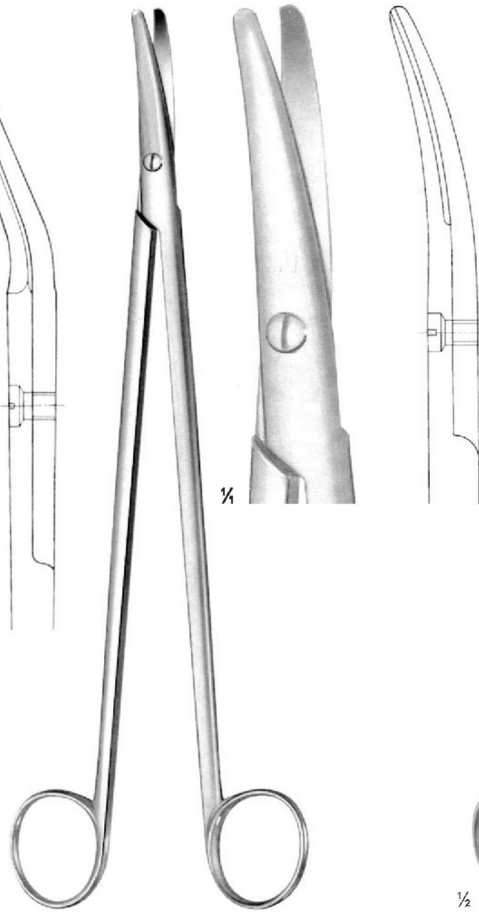

WELLER
OI 04-1374-28
28 cm/11"
Dissecting scissors
heavy pattern