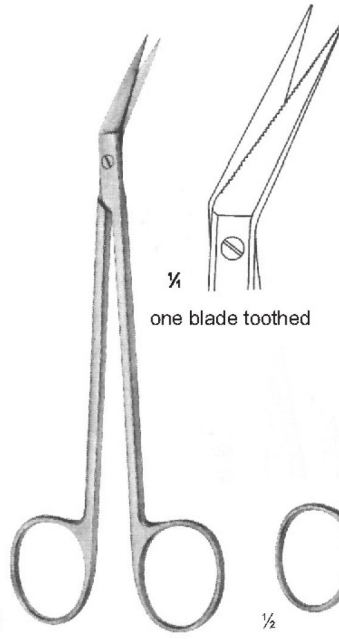

12 cm/4 3/4"

OI 04-1445-12
 Straight
 Sharp/Blunt

OI 04-1446-12
 Straight
 Sharp/Sharp

OI 04-1447-12
 Curved
 Sharp/Blunt

OI 04-1448-12
 Curved
 Sharp/Sharp

Fine Scissors

GOLDMANN-FOX
 13 cm/5 1/8"

OI 04-1449-13
 Straight

OI 04-1450-13
 Curved

OI 04-1451-13
 Straight

OI 04-1452-13
 Curved

Toothed Blades

QUINBY
OI 04-1453-12
12.5 cm/4 1/4"

NEUMANN
OI 04-1454-12
12 cm/4 3/4"

OI 04-1455-08
8 cm/3 1/4"
delicate

LOCKLIN
OI 04-1456-16
16 cm/6 1/4"

LOCKLIN
OI 04-1457-16
16 cm/6 1/4"

OI 04-1458-12
Straight

WAGNER
12 cm/4 3/4"

OI 04-1460-12
Straight

WAGNER
12 cm/4 3/4"
Saw edge

REYNOLDS
Straight
OI 04-1462-14 14.5 cm/5 3/4"
OI 04-1462-15 15.5 cm/6 1/4"
OI 04-1462-17 17.5 cm/6 7/8"
OI 04-1462-18 18.0 cm/7 1/8"