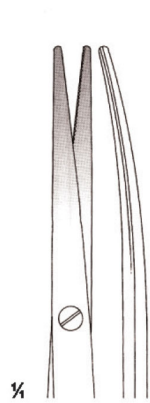

- EN** TC Super-Cut Scissors
- DE** TC Super-Cut Scheren
- ES** Tijeras Super-Cut TC

Page 85 to 86

For synthetic suture material
one toothed cutting edge

1/4
 OI 07-1901-14
 14.5 cm/5 3/4"

OI 07-1901-18
 18 cm/7 1/8"

OI 07-1901-20
 20.5 cm/8 1/8"

1/4
 OI 07-1901-23
 23 cm/9"

OI 07-1901-25
 25 cm/9 7/8"

OI 07-1901-30
 30 cm/11 3/4"

For synthetic suture material
 one toothed cutting edge

OI 07-1902-14
 14.5 cm/5 3/4"

OI 07-1902-17
 17 cm/6 3/4"

OI 07-1902-23
 23 cm/9"