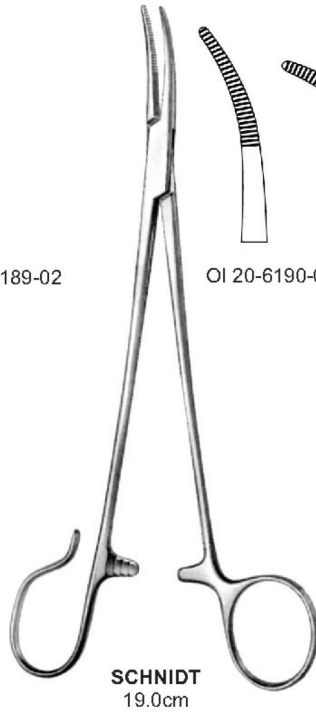

- EN** Tonsil
DE Mandel
ES Amígdala

Page 499 to 511

Gauze Packers

TONSIL

Negus Knot Tier and Pusher
 OI 20-6173-20
 20cm/8"

Molison Pillar double ended
 OI 20-6174-21
 21cm/8 1/4"

Gwynne Evans Dissector double ended
 OI 20-6175-06
 6mm, 20cm/8"
 OI 20-6175-08
 8mm, 20cm/8"

BALLENGER
 OI 20-6186-21
 21.5cm

WHITE
 OI 20-6187-18 18.0cm
 OI 20-6187-23 23.0cm

OI 20-6188-01

OI 20-6188-02

COLVER
 19.0cm

OI 20-6189-01 OI 20-6189-02

OI 20-6190-01 OI 20-6190-02

OI 20-6191-20

NEGUS
 19.0cm

OI 20-6195-01 OI 20-6195-02

BIRKETT
 19.0cm

OI 20-6196-01 OI 20-6196-02 OI 20-6196-03

WILSON
 OI 20-6197-19
 19.0cm

MOLLISON
 OI 20-6198-01 18.0cm (with horizontal opening)
 OI 20-6198-02 18.0cm (with vertical opening)

Eves
OI 20-6199-28
28 cm/11"

Eves
OI 20-6200-28
28 cm/11"

Bruenings
OI 20-6201-28
28 cm/11"

OI 20-6202-40 40mm OI 20-6203-03 0.3mm Ø
OI 20-6202-50 50mm

With 1 Straight Tip

Tyding
OI 20-6204-00

OI 20-6205-01 OI 20-6205-02 OI 20-6205-03