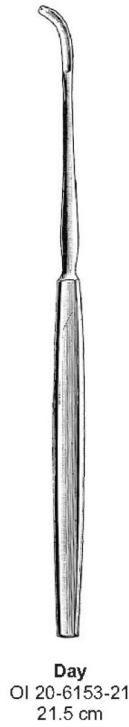

- EN** Tonsil
DE Mandel
ES Amígdala

Page 499 to 511

Gauze Packers

TONSIL

Negus Knot Tier and Pusher
 OI 20-6173-20
 20cm/8"

Molison Pillar double ended
 OI 20-6174-21
 21cm/8 1/4"

Gwynne Evans Dissector double ended
 OI 20-6175-06
 6mm, 20cm/8"
 OI 20-6175-08
 8mm, 20cm/8"

Hurd
 OI 20-6176-22
 22.5 cm/8 7/8"

Yankauer
 OI 20-6177-21
 21 cm/8 1/4"

OI 20-6178-01

Henke
 23 cm/9"
 OI 20-6178-02

Nager
 OI 20-6179-23
 23 cm/9"

Wide
 OI 20-6180-18 18 mm
 OI 20-6180-20 20 mm
 OI 20-6180-22 22 mm

Love
 23 cm/9"

Haslinger
 OI 20-6181-16

Hofer
 OI 20-6182-24
 24 cm/9 1/2"

TIVNEN-TYDING
 21.0cm

Fig. 1
 OI 20-6183-01

Fig. 2
 OI 20-6183-02

MUSEUX
 OI 20-6184-20
 20.0cm

MUSEUX
 OI 20-6185-20
 20.0cm

fig.00, 8mm Ø
 fig.0, 10mm Ø
 fig.1, 12mm Ø
 fig.2, 14mm Ø
 fig.3, 16mm Ø
 fig.4, 18mm Ø
 fig.5, 20mm Ø
 fig.6, 22mm Ø
 fig.7, 24mm Ø
 fig.8, 26mm Ø
 fig.9, 28mm Ø
 fig.10, 30mm Ø

OI 20-6245-08
 OI 20-6245-10
 OI 20-6245-12
 OI 20-6245-14
 OI 20-6245-16
 OI 20-6245-18
 OI 20-6245-20
 OI 20-6245-22
 OI 20-6245-24
 OI 20-6245-26
 OI 20-6245-28
 OI 20-6245-30