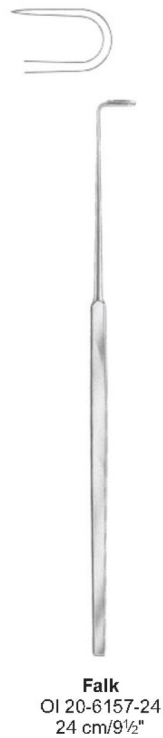

- EN** Tonsil
DE Mandel
ES Amígdala

Page 499 to 511

Gauze Packers

TONSIL

Negus Knot Tier and Pusher
 OI 20-6173-20
 20cm/8"

Molison Pillar double ended
 OI 20-6174-21
 21cm/8 1/4"

Gwynne Evans Dissector double ended
 OI 20-6175-06
 6mm, 20cm/8"
 OI 20-6175-08
 8mm, 20cm/8"

Hurd
 OI 20-6176-22
 22.5 cm/8 7/8"

Yankauer
 OI 20-6177-21
 21 cm/8 1/4"

OI 20-6178-01

Henke
 23 cm/9"
 OI 20-6178-02

Nager
 OI 20-6179-23
 23 cm/9"

Wide
 OI 20-6180-18 18 mm
 OI 20-6180-20 20 mm
 OI 20-6180-22 22 mm

Love
 23 cm/9"

Haslinger
 OI 20-6181-16

Hofer
 OI 20-6182-24
 24 cm/9 1/2"

TIVNEN-TYDING
 21.0cm

Fig. 1
 OI 20-6183-01

Fig. 2
 OI 20-6183-02

MUSEUX
 OI 20-6184-20
 20.0cm

MUSEUX
 OI 20-6185-20
 20.0cm

fig.00, 8mm Ø
 fig.0, 10mm Ø
 fig.1, 12mm Ø
 fig.2, 14mm Ø
 fig.3, 16mm Ø
 fig.4, 18mm Ø
 fig.5, 20mm Ø
 fig.6, 22mm Ø
 fig.7, 24mm Ø
 fig.8, 26mm Ø
 fig.9, 28mm Ø
 fig.10, 30mm Ø

OI 20-6245-08
 OI 20-6245-10
 OI 20-6245-12
 OI 20-6245-14
 OI 20-6245-16
 OI 20-6245-18
 OI 20-6245-20
 OI 20-6245-22
 OI 20-6245-24
 OI 20-6245-26
 OI 20-6245-28
 OI 20-6245-30