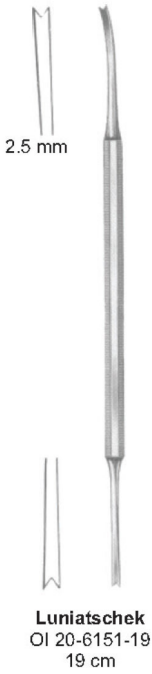

- EN** Tonsil
DE Mandel
ES Amígdala

Page 499 to 511

Gauze Packers

TONSIL

Negus Knot Tier and Pusher
 OI 20-6173-20
 20cm/8"

Molison Pillar double ended
 OI 20-6174-21
 21cm/8 1/4"

Gwynne Evans Dissector double ended
 OI 20-6175-06
 6mm, 20cm/8"
 OI 20-6175-08
 8mm, 20cm/8"

Hurd
 OI 20-6176-22
 22.5 cm/8 7/8"

Yankauer
 OI 20-6177-21
 21 cm/8 1/4"

OI 20-6178-01

Henke
 23 cm/9"
 OI 20-6178-02

Nager
 OI 20-6179-23
 23 cm/9"

Wide
 OI 20-6180-18 18 mm
 OI 20-6180-20 20 mm
 OI 20-6180-22 22 mm

Love
 23 cm/9"

Haslinger
 OI 20-6181-16

Hofer
 OI 20-6182-24
 24 cm/9 1/2"

TIVNEN-TYDING
 21.0cm

Fig. 1
 OI 20-6183-01

Fig. 2
 OI 20-6183-02

MUSEUX
 OI 20-6184-20
 20.0cm

MUSEUX
 OI 20-6185-20
 20.0cm

fig.00, 8mm Ø
 fig.0, 10mm Ø
 fig.1, 12mm Ø
 fig.2, 14mm Ø
 fig.3, 16mm Ø
 fig.4, 18mm Ø
 fig.5, 20mm Ø
 fig.6, 22mm Ø
 fig.7, 24mm Ø
 fig.8, 26mm Ø
 fig.9, 28mm Ø
 fig.10, 30mm Ø

OI 20-6245-08
 OI 20-6245-10
 OI 20-6245-12
 OI 20-6245-14
 OI 20-6245-16
 OI 20-6245-18
 OI 20-6245-20
 OI 20-6245-22
 OI 20-6245-24
 OI 20-6245-26
 OI 20-6245-28
 OI 20-6245-30