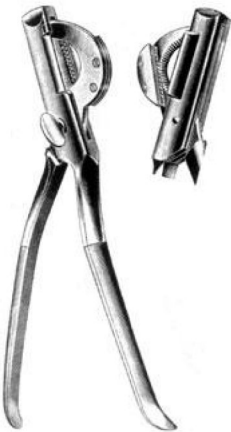

Verboczy

PTI-91-1010

With clamping parts

27 cm 10 1/2