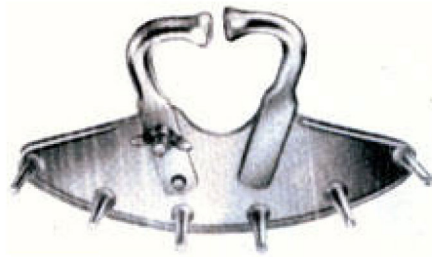

Krause

PTI-91-2305

Milk Sucking Preventer

41 cm

16