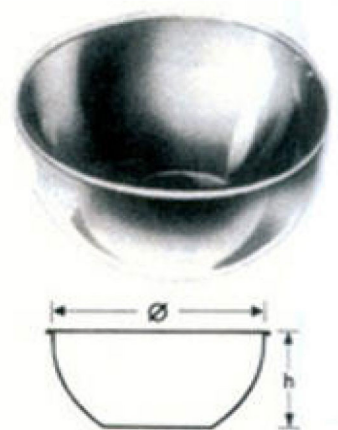

Tooth Instrument

55 cm

22

Trays for Inst & Syringes

Steriler Drums

PTI-91-3401
Trays for Inst

3 1/2

Steriler Drums

PTI-91-3402
Trays for Inst

125 X 120 mm 150 X 150 mm

High Polished

PTI-91-3403
Trays for Inst

125 X 120 mm 150 X 150 mm

Perforated Trays

PTI-91-3404
Trays for Inst

18/8 505 X 305 X 60 mm