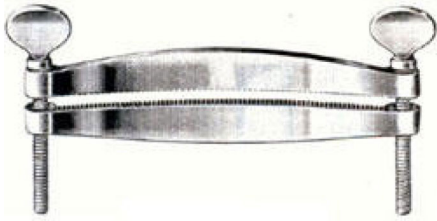

With Fixation bar stainless steel

For Sheep

8

Instruments for Dog Care

Instruments For Dog Care

PTI-91-3301

Ear clamps for dog, straight of light metal

11 1/2 cm