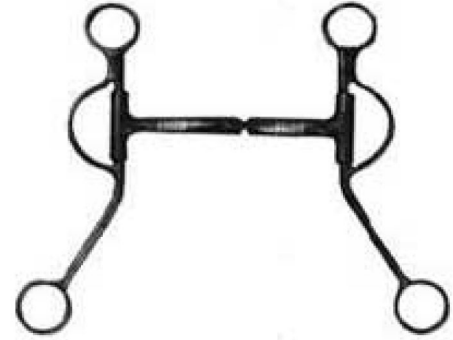

22 cm

8 3/4

Equestrian Equipments

Equestrian Equipment

PTI-91-2207

22 cm

8 3/4

Equestrian Equipment